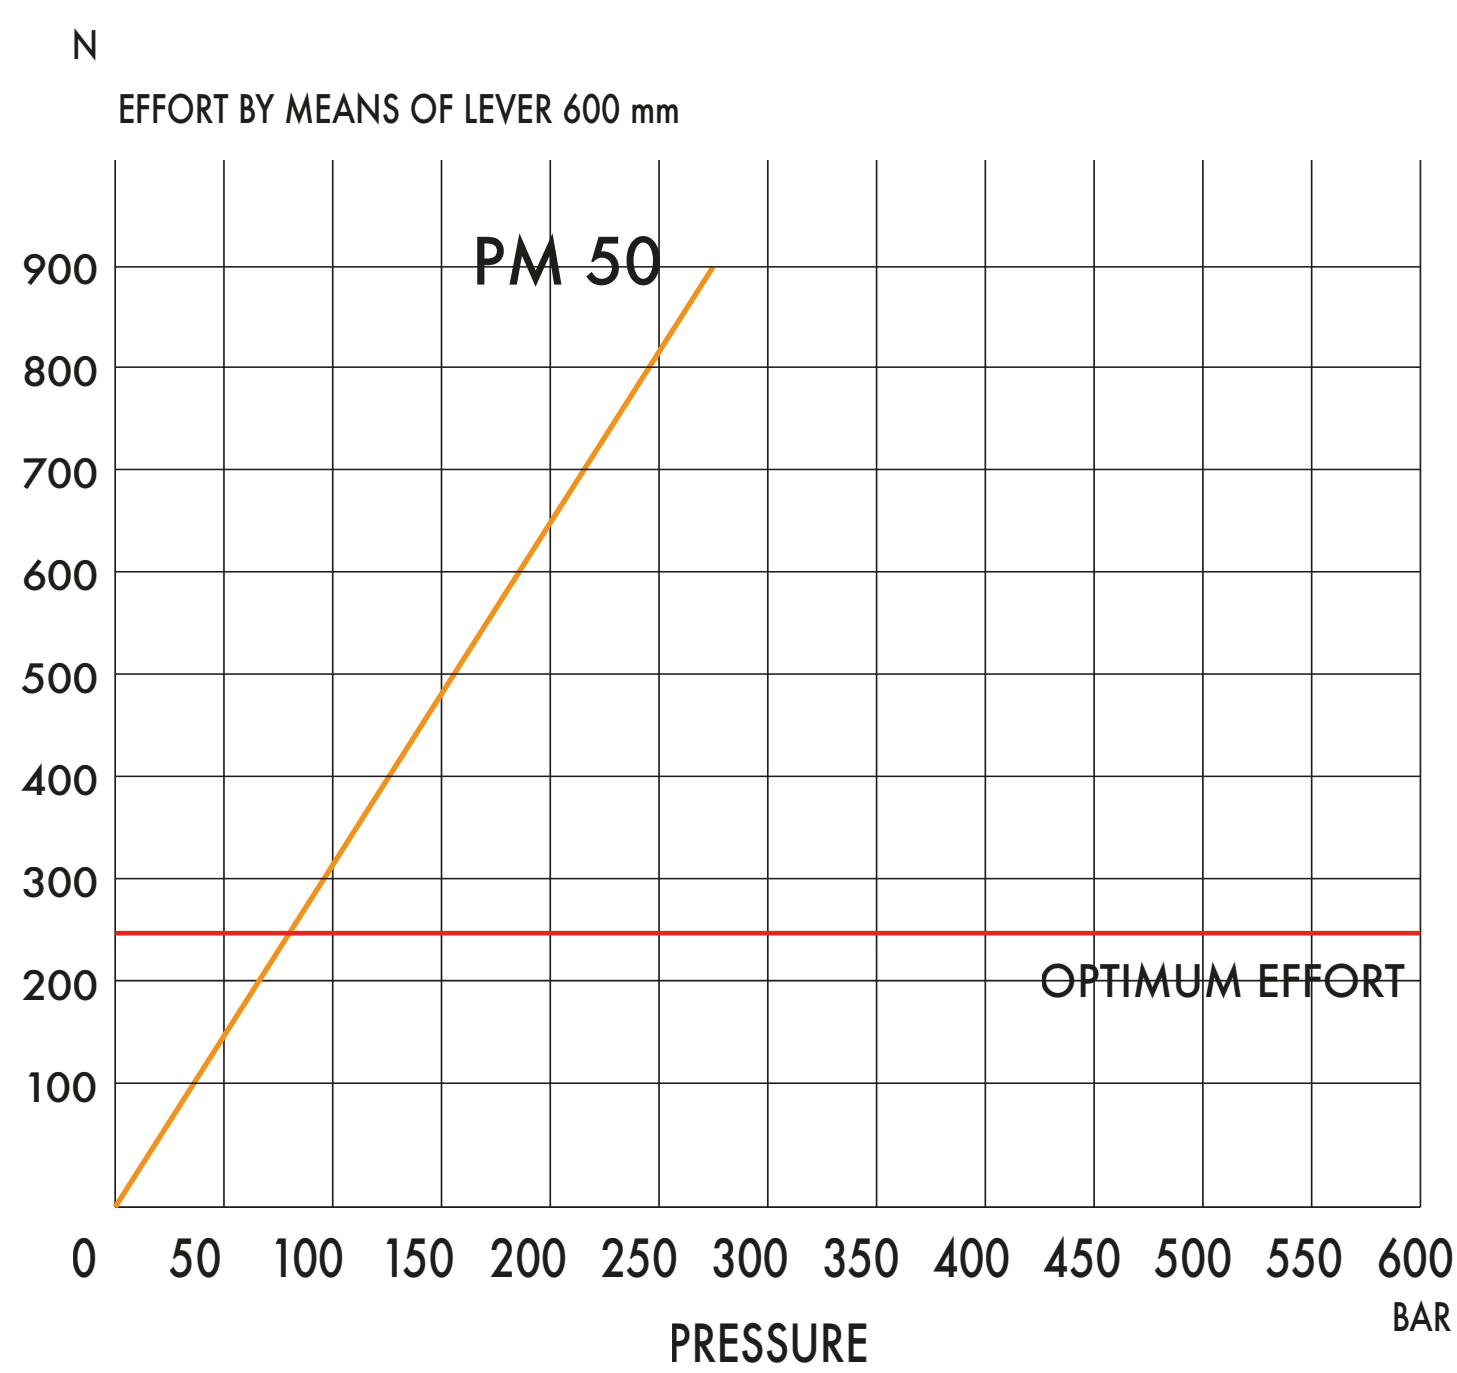

Hand pumps

PMO 50 m-s

Tech sheet

DETAILS

with normally closed manipulator
double acting hand pump for single acting cylinder
for fixing to wall

SPECIFICATIONS

Cast iron body
Piston treated with Niploy
White zinc plated support lever
Lever connection $\varnothing 27$
White zinc plated external parts
Standard colour black

On Demand ATEX Certificates

II2G Ex h IIB TX Gb
II2D Ex h IIB TX Db

EFFORT DIAGRAM

DISPLACEMENT cm ³	A mm	B mm	C mm	D °	E °	ACTUAL DISPLACEMENT cm ³	PRESSURE BAR		MASS KG	CODE
							OPTIMAL	MAX		
50	--	--	--	38	37	43,825	80	280	3,400	6077.0034