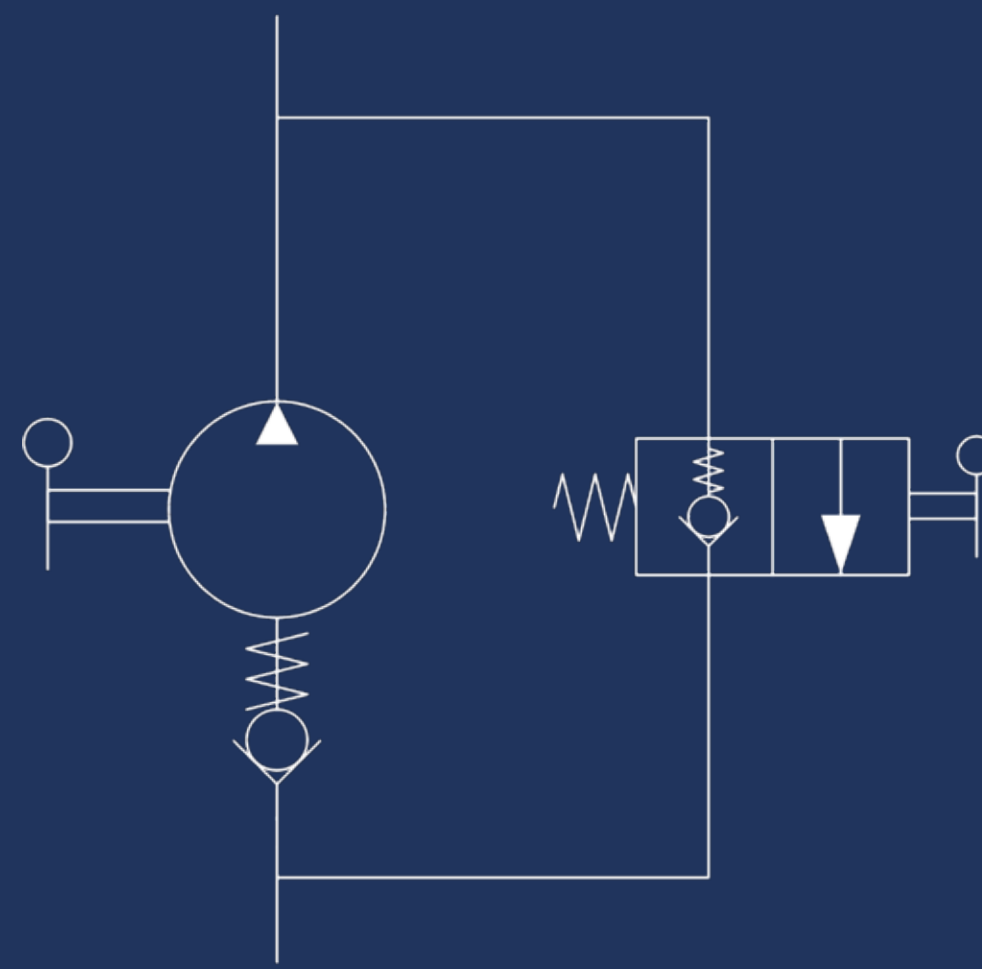

Hand pumps

PMO 50 m-s

Tech sheet

DETAILS

with normally closed manipulator
double acting hand pump for single acting cylinder
for fixing to wall

SPECIFICATIONS

Cast iron body
Piston treated with Niploy
White zinc plated support lever
Lever connection $\varnothing 27$
White zinc plated external parts
Standard colour black

On Demand ATEX Certificates

II2G Ex h IIB TX Gb
II2D Ex h IIB TX Db

EFFORT DIAGRAM

DISPLACEMENT cm ³	A mm	B mm	C mm	D °	E °	ACTUAL DISPLACEMENT cm ³	PRESSURE BAR		MASS KG	CODE
							OPTIMAL	MAX		
50	--	--	--	38	37	43,825	80	280	3,400	6077.0034