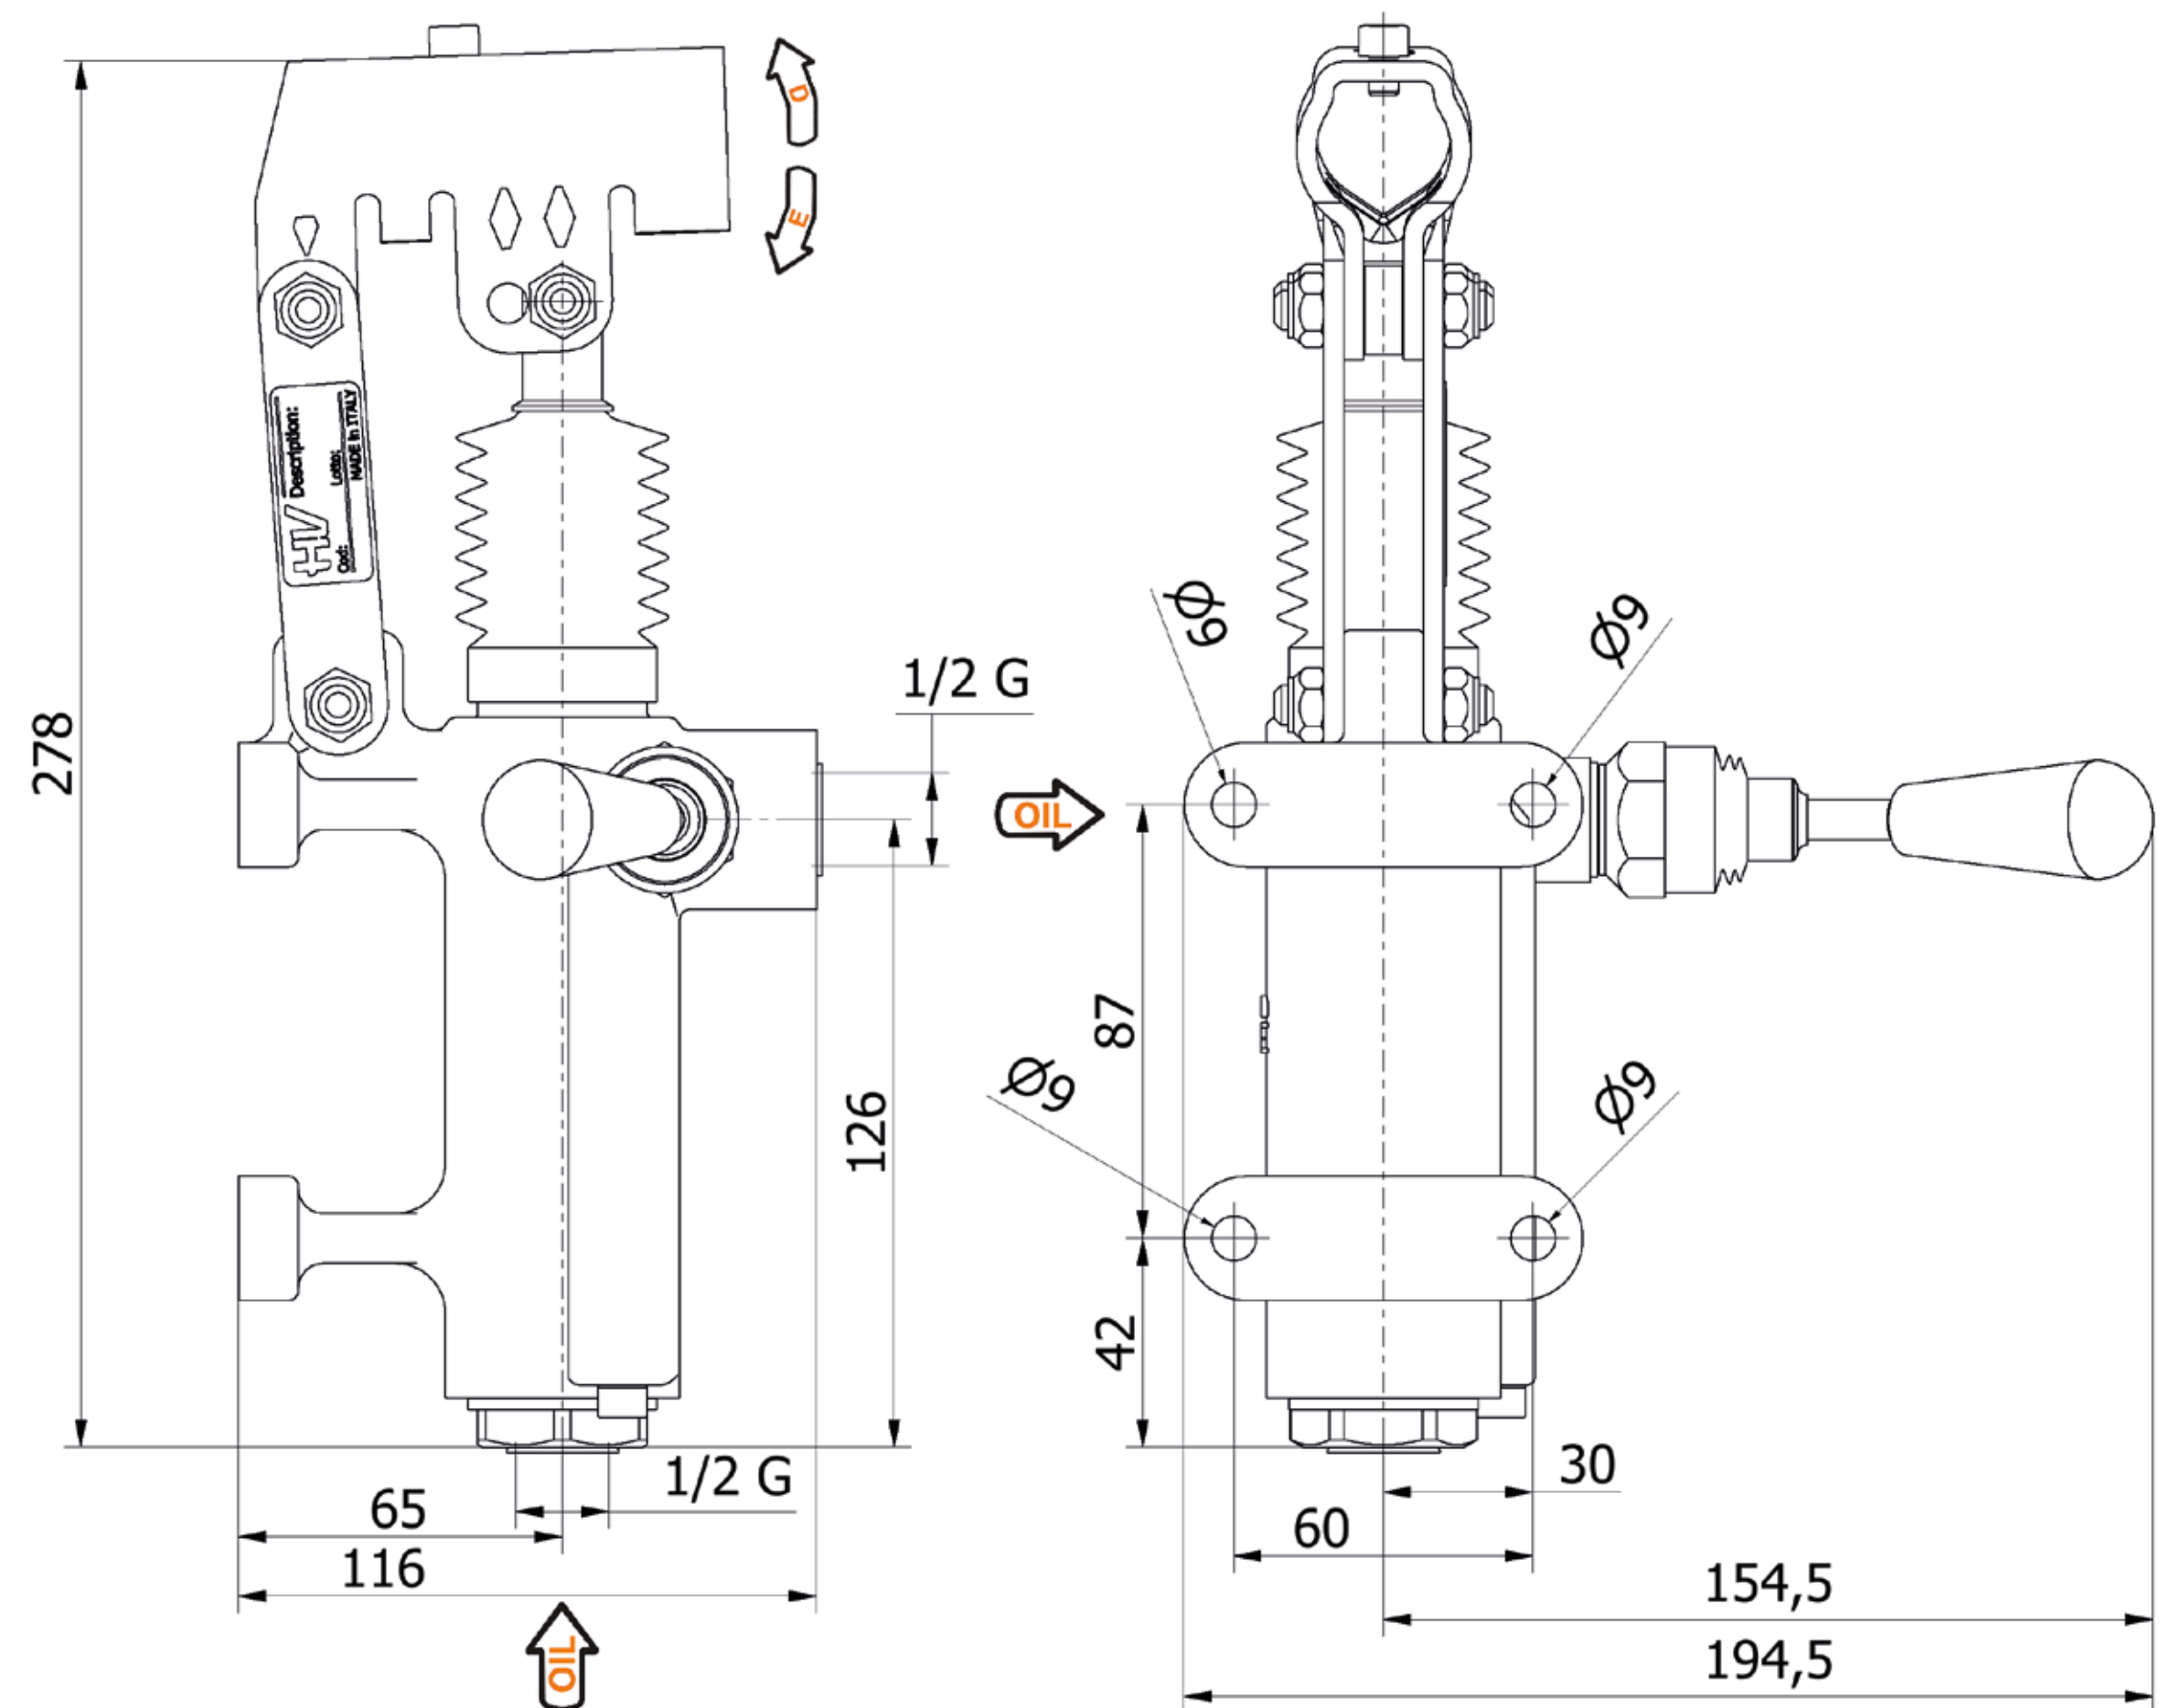

Hand pumps

PMO 50 m-s

Tech sheet

DETAILS

with normally closed manipulator
double acting hand pump for single acting cylinder
for fixing to wall

SPECIFICATIONS

Cast iron body
Piston treated with Niploy
White zinc plated support lever
Lever connection $\varnothing 27$
White zinc plated external parts
Standard colour black

On Demand ATEX Certificates

II2G Ex h IIB TX Gb
II2D Ex h IIB TX Db

EFFORT DIAGRAM

DISPLACEMENT cm ³	A mm	B mm	C mm	D °	E °	ACTUAL DISPLACEMENT cm ³	PRESSURE BAR		MASS KG	CODE
							OPTIMAL	MAX		
50	--	--	--	38	37	43,825	80	280	3,400	6077.0034