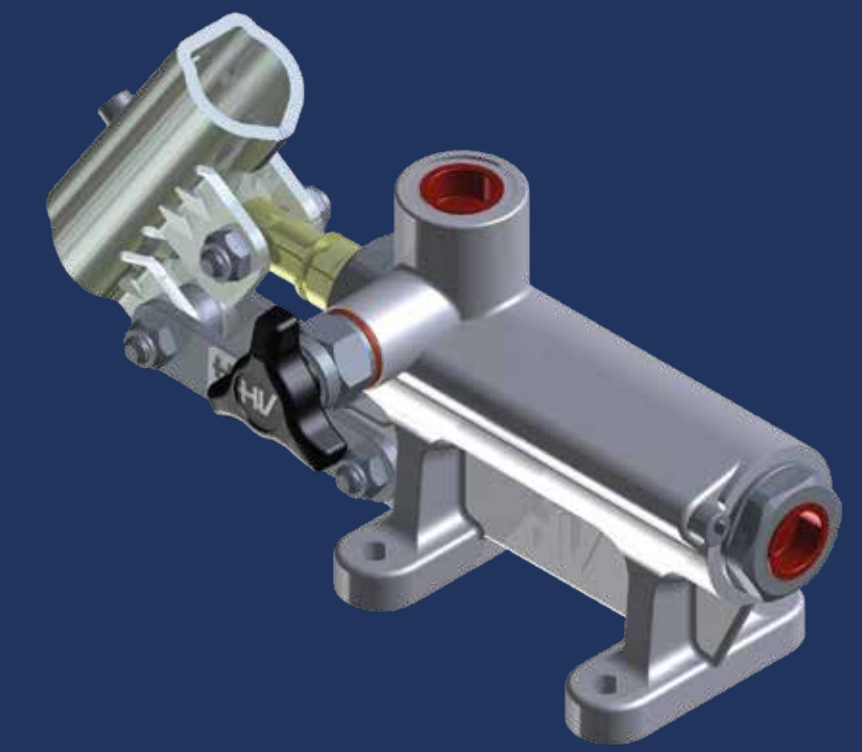

**Hand pumps**

**PMO 50**

**Tech sheet**

**DETAILS**

with release hand knob  
double acting hand pump for single acting cylinder  
for fixing to wall

**SPECIFICATIONS**

Aluminium body  
Piston treated with Niploy  
White zinc plated support lever  
Lever connection  $\varnothing 27$   
White zinc plated external parts

**On Demand ATEX Certificates**

II2G Ex h IIB TX Gb  
II2D Ex h IIB TX Db

**EFFORT DIAGRAM**

DISPLACEMENT cm <sup>3</sup>	A mm	B mm	C mm	D °	E °	ACTUAL DISPLACEMENT cm <sup>3</sup>	PRESSURE BAR		MASS KG	CODE
							OPTIMAL	MAX		
50	--	--	--	--	--	43,825	80	280	2,060	6077.5000