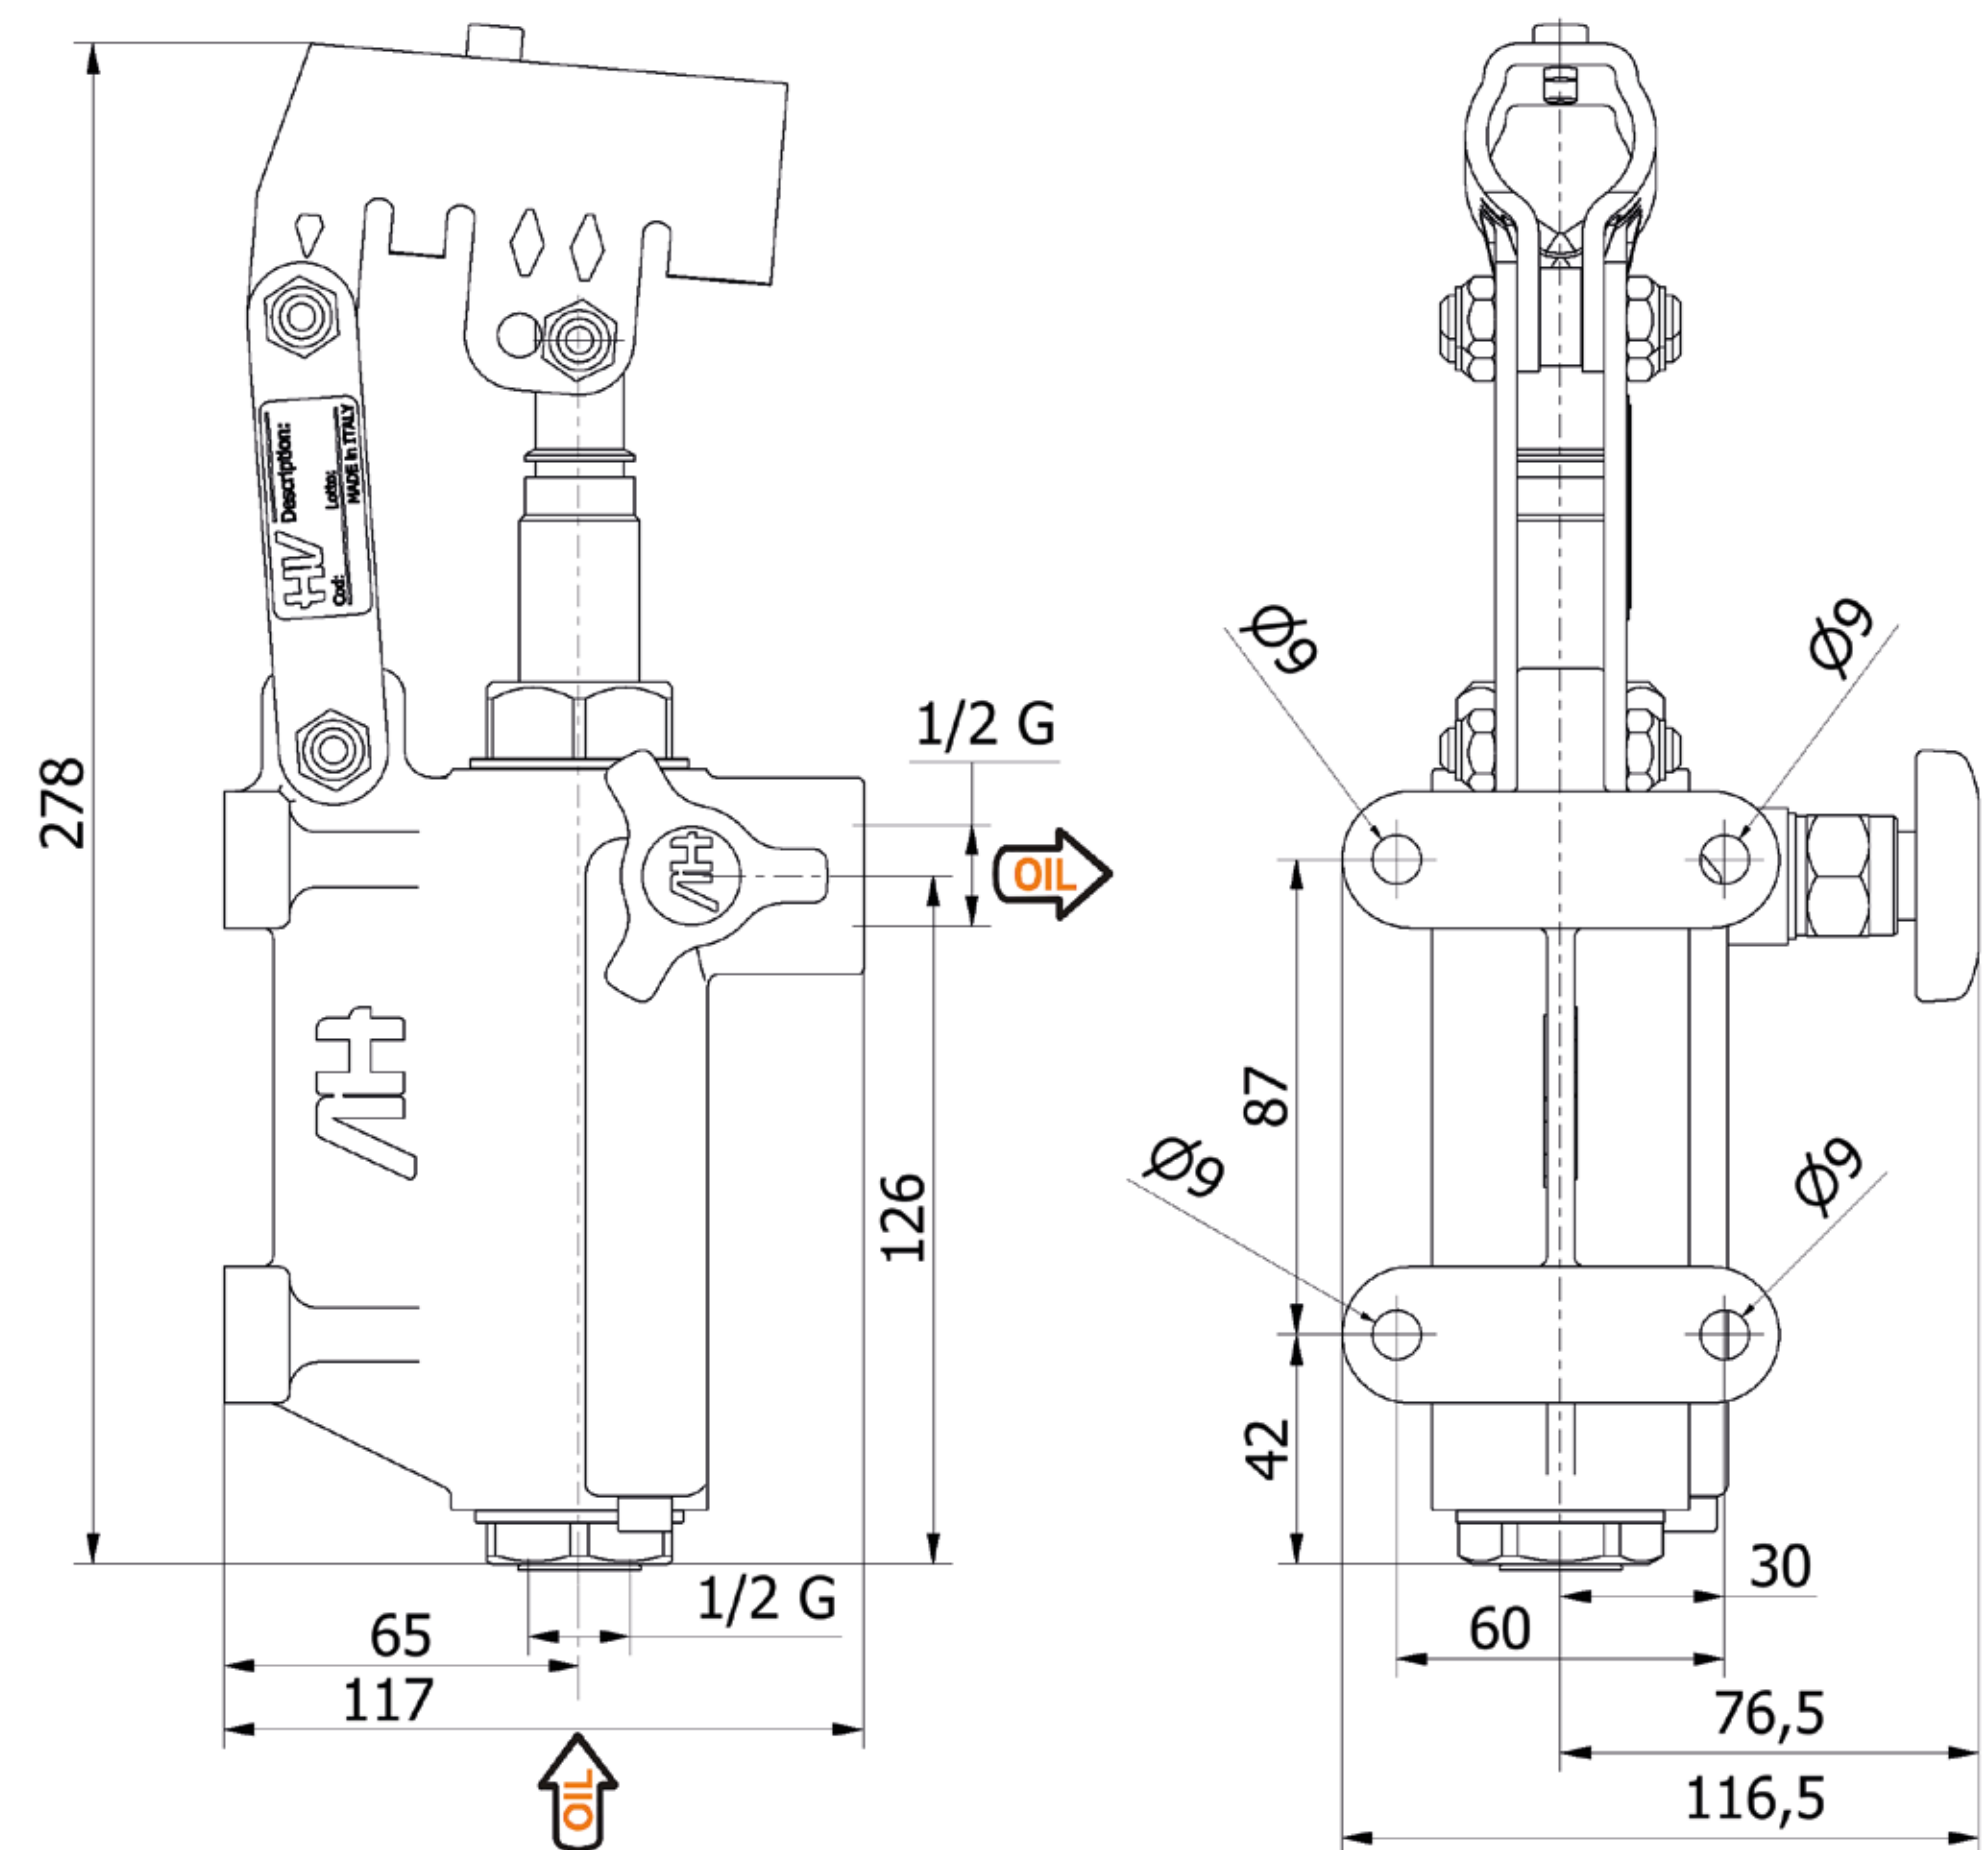

**Hand pumps**

**PMO 50**

**Tech sheet**

**DETAILS**

with release hand knob  
double acting hand pump for single acting cylinder  
for fixing to wall

**SPECIFICATIONS**

Aluminium body  
Piston treated with Niploy  
White zinc plated support lever  
Lever connection  $\varnothing 27$   
White zinc plated external parts

**On Demand ATEX Certificates**

II2G Ex h IIB TX Gb  
II2D Ex h IIB TX Db

**EFFORT DIAGRAM**

DISPLACEMENT cm <sup>3</sup>	A mm	B mm	C mm	D °	E °	ACTUAL DISPLACEMENT cm <sup>3</sup>	PRESSURE BAR		MASS KG	CODE
							OPTIMAL	MAX		
50	--	--	--	--	--	43,825	80	280	2,060	6077.5000