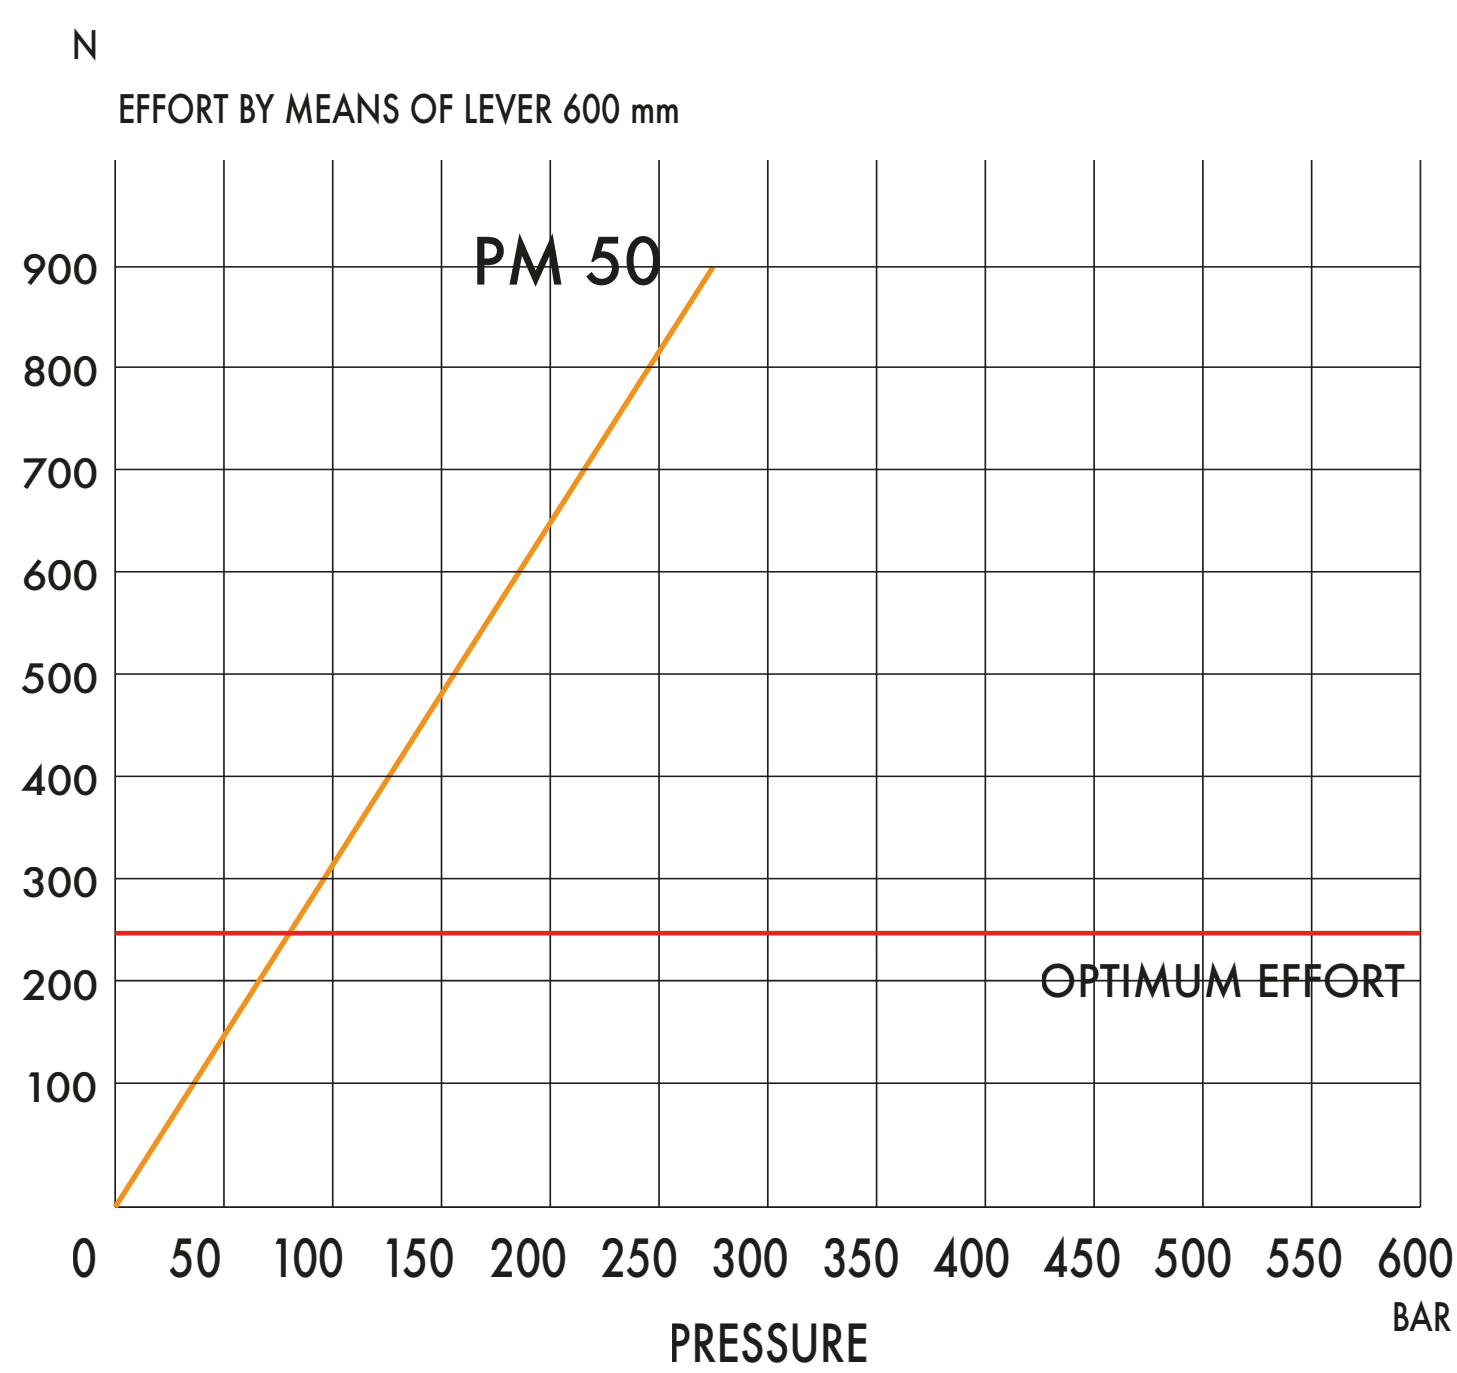

**Hand pumps**

**PMO 50**

**Tech sheet**

**DETAILS**

with release hand knob  
double acting hand pump for single acting cylinder  
for fixing to wall

**SPECIFICATIONS**

Aluminium body  
Piston treated with Niploy  
White zinc plated support lever  
Lever connection  $\varnothing 27$   
White zinc plated external parts

**On Demand ATEX Certificates**

II2G Ex h IIB TX Gb  
II2D Ex h IIB TX Db

**EFFORT DIAGRAM**

DISPLACEMENT cm <sup>3</sup>	A mm	B mm	C mm	D °	E °	ACTUAL DISPLACEMENT cm <sup>3</sup>	PRESSURE BAR		MASS KG	CODE
							OPTIMAL	MAX		
50	--	--	--	--	--	43,825	80	280	2,060	6077.5000