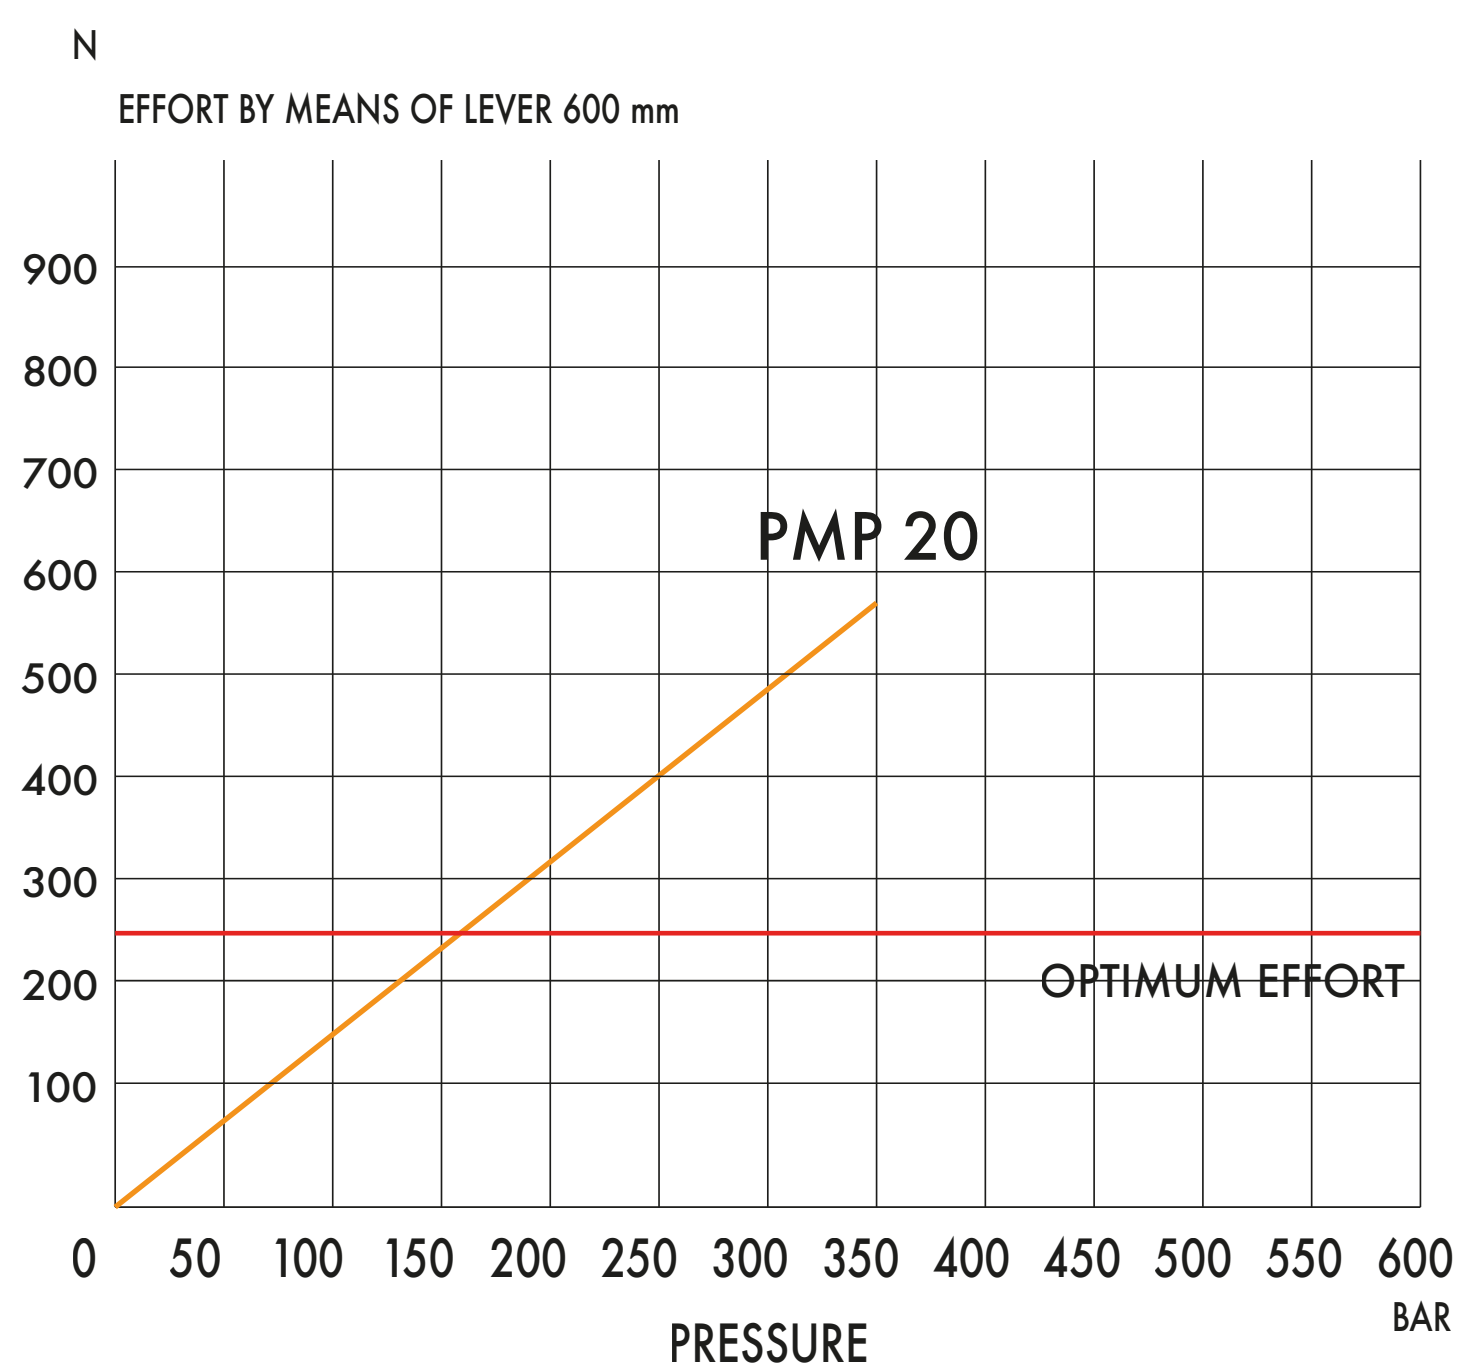

Hand pumps

PMP 20 L-s

Tech sheet

DETAILS

with release lever
double acting hand pump for single acting cylinder
for fixing to wall

SPECIFICATIONS

Cast iron body
Piston treated with Niploy
White zinc plated support lever
Lever connection $\varnothing 27$
White zinc plated external parts
Standard colour black

On Demand ATEX Certificates

II2G Ex h IIB TX Gb
II2D Ex h IIIB TX Db

EFFORT DIAGRAM

DISPLACEMENT cm ³	A mm	B mm	C mm	D °	E °	ACTUAL DISPLACEMENT cm ³	PRESSURE BAR		MASS KG	CODE
							OPTIMAL	MAX		
20	--	--	--	32	30	20,090	150	350	2,650	6074.0062