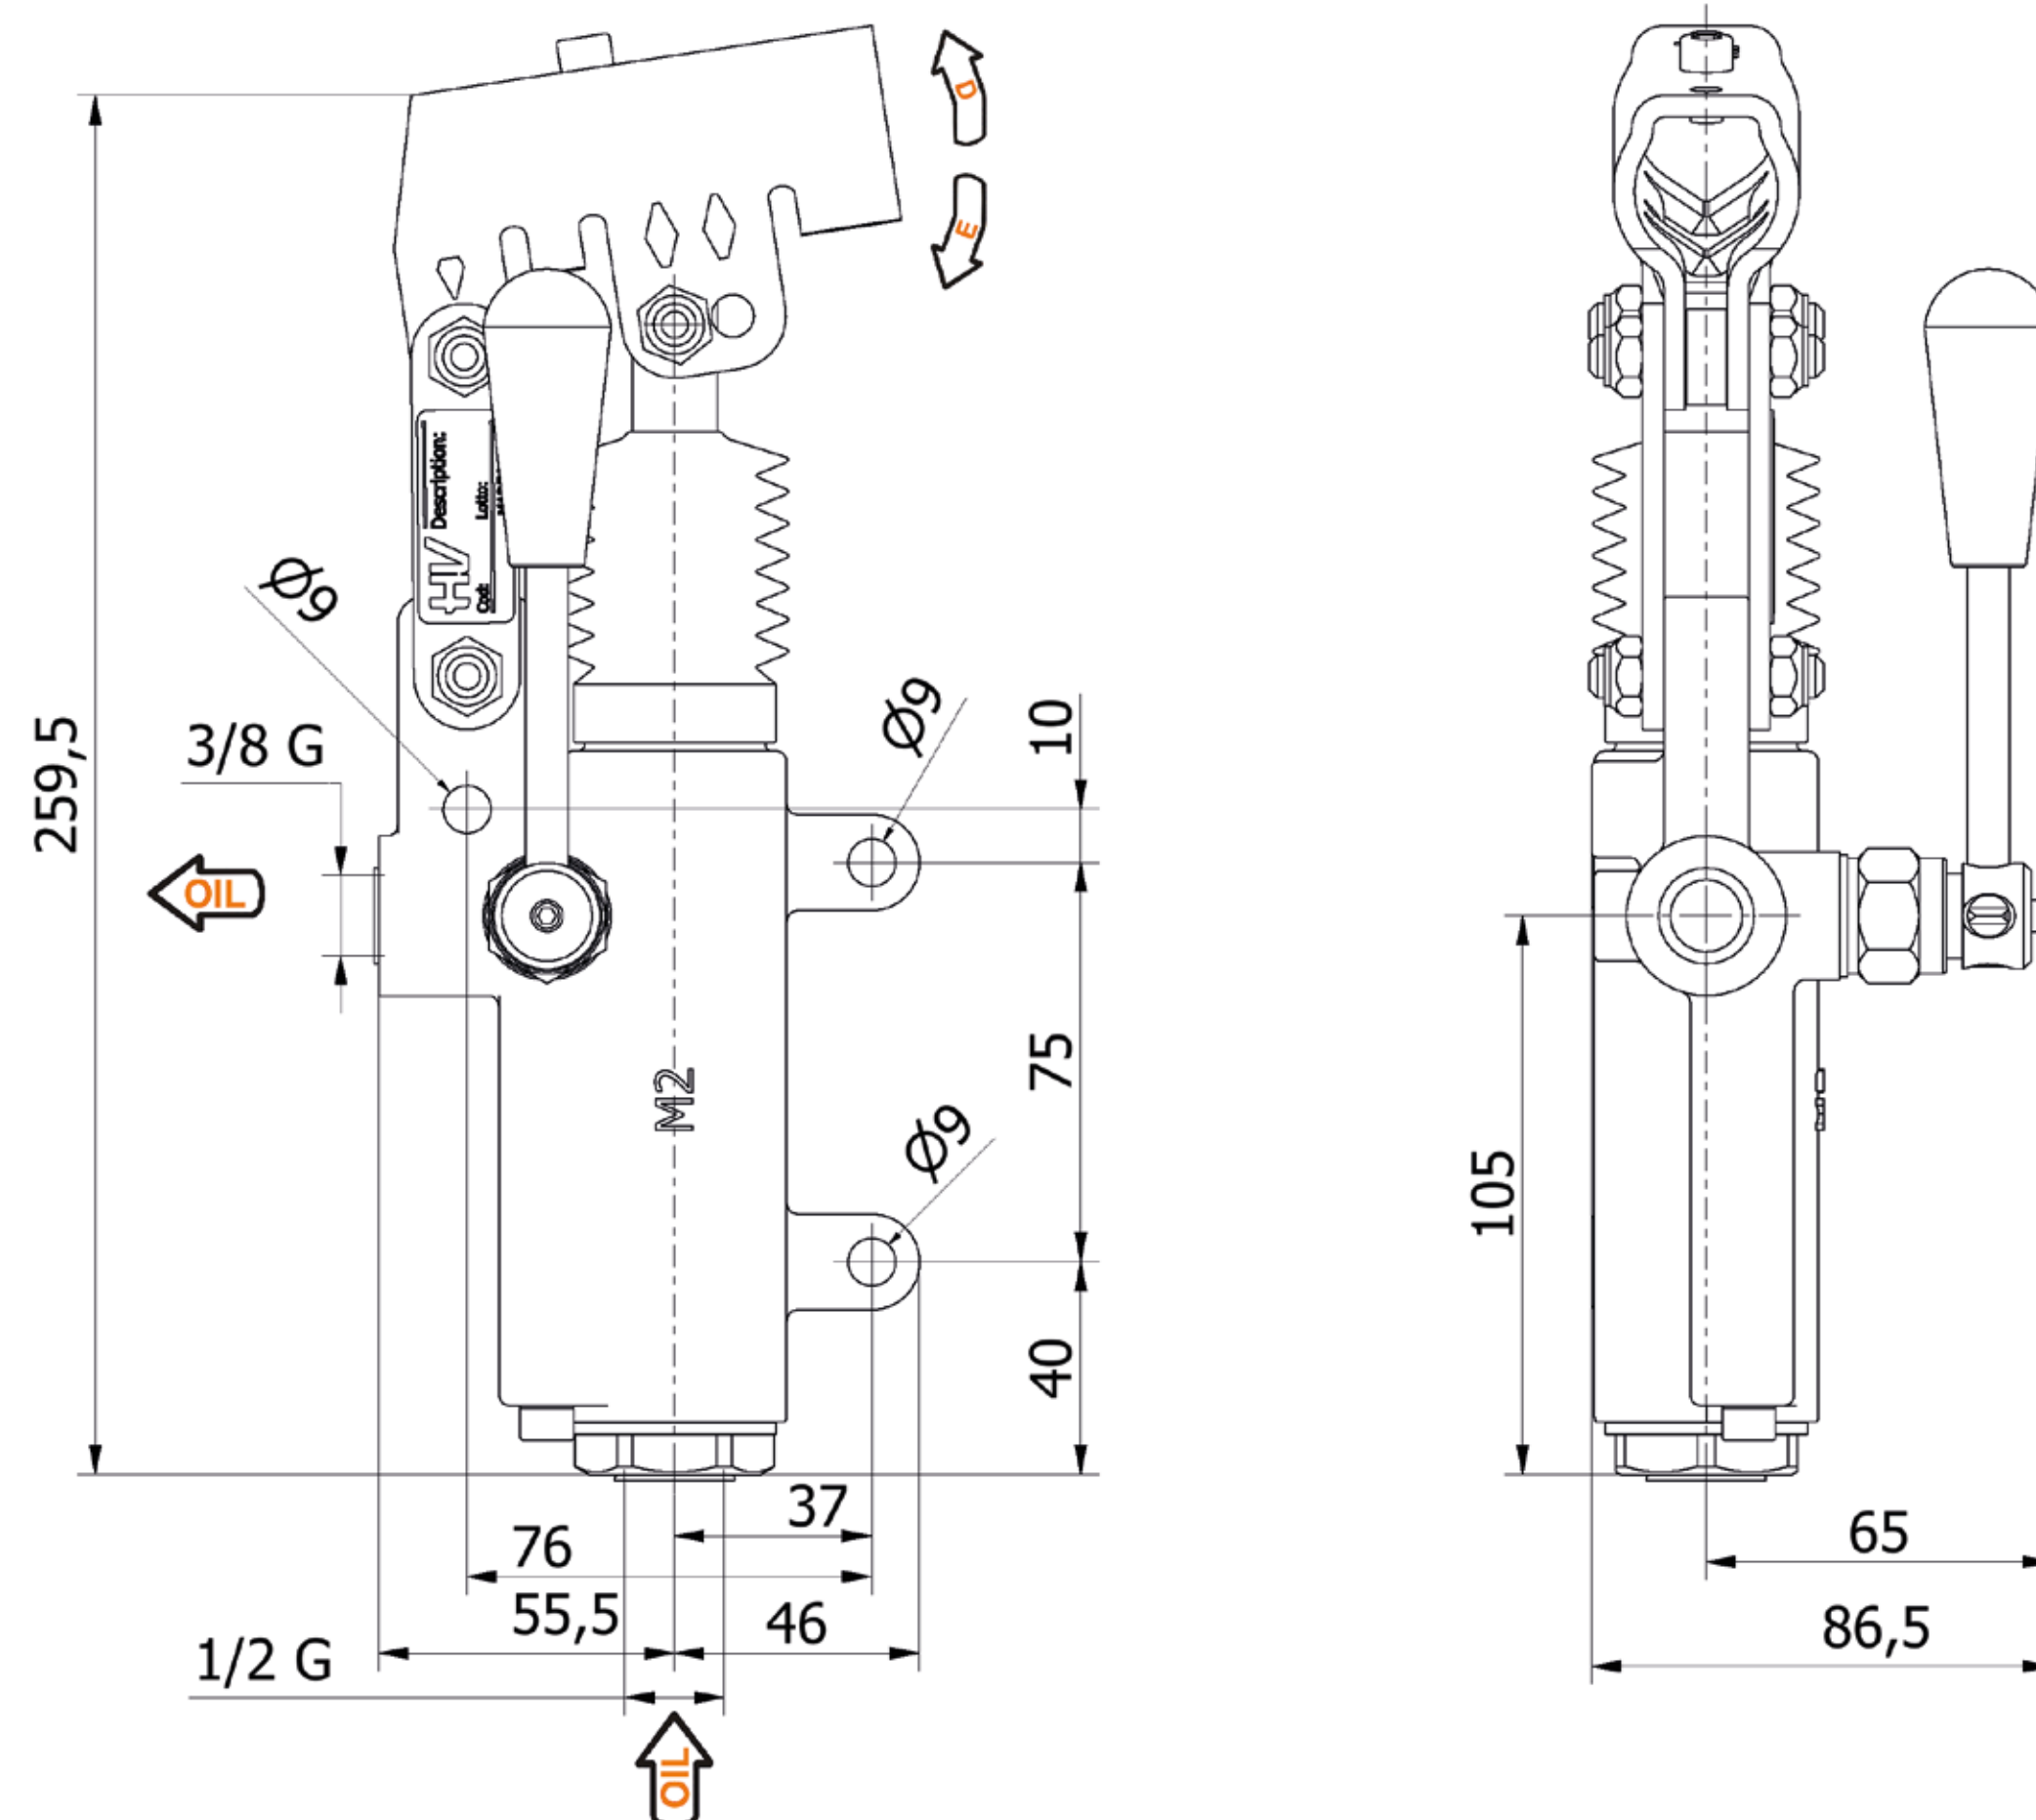

Hand pumps

PMP 20 L-s

Tech sheet

DETAILS

with release lever
double acting hand pump for single acting cylinder
for fixing to wall

SPECIFICATIONS

Cast iron body
Piston treated with Niploy
White zinc plated support lever
Lever connection $\varnothing 27$
White zinc plated external parts
Standard colour black

On Demand ATEX Certificates

II2G Ex h IIB TX Gb
II2D Ex h IIIB TX Db

EFFORT DIAGRAM

DISPLACEMENT cm ³	A mm	B mm	C mm	D °	E °	ACTUAL DISPLACEMENT cm ³	PRESSURE BAR		MASS KG	CODE
							OPTIMAL	MAX		
20	--	--	--	32	30	20,090	150	350	2,650	6074.0062