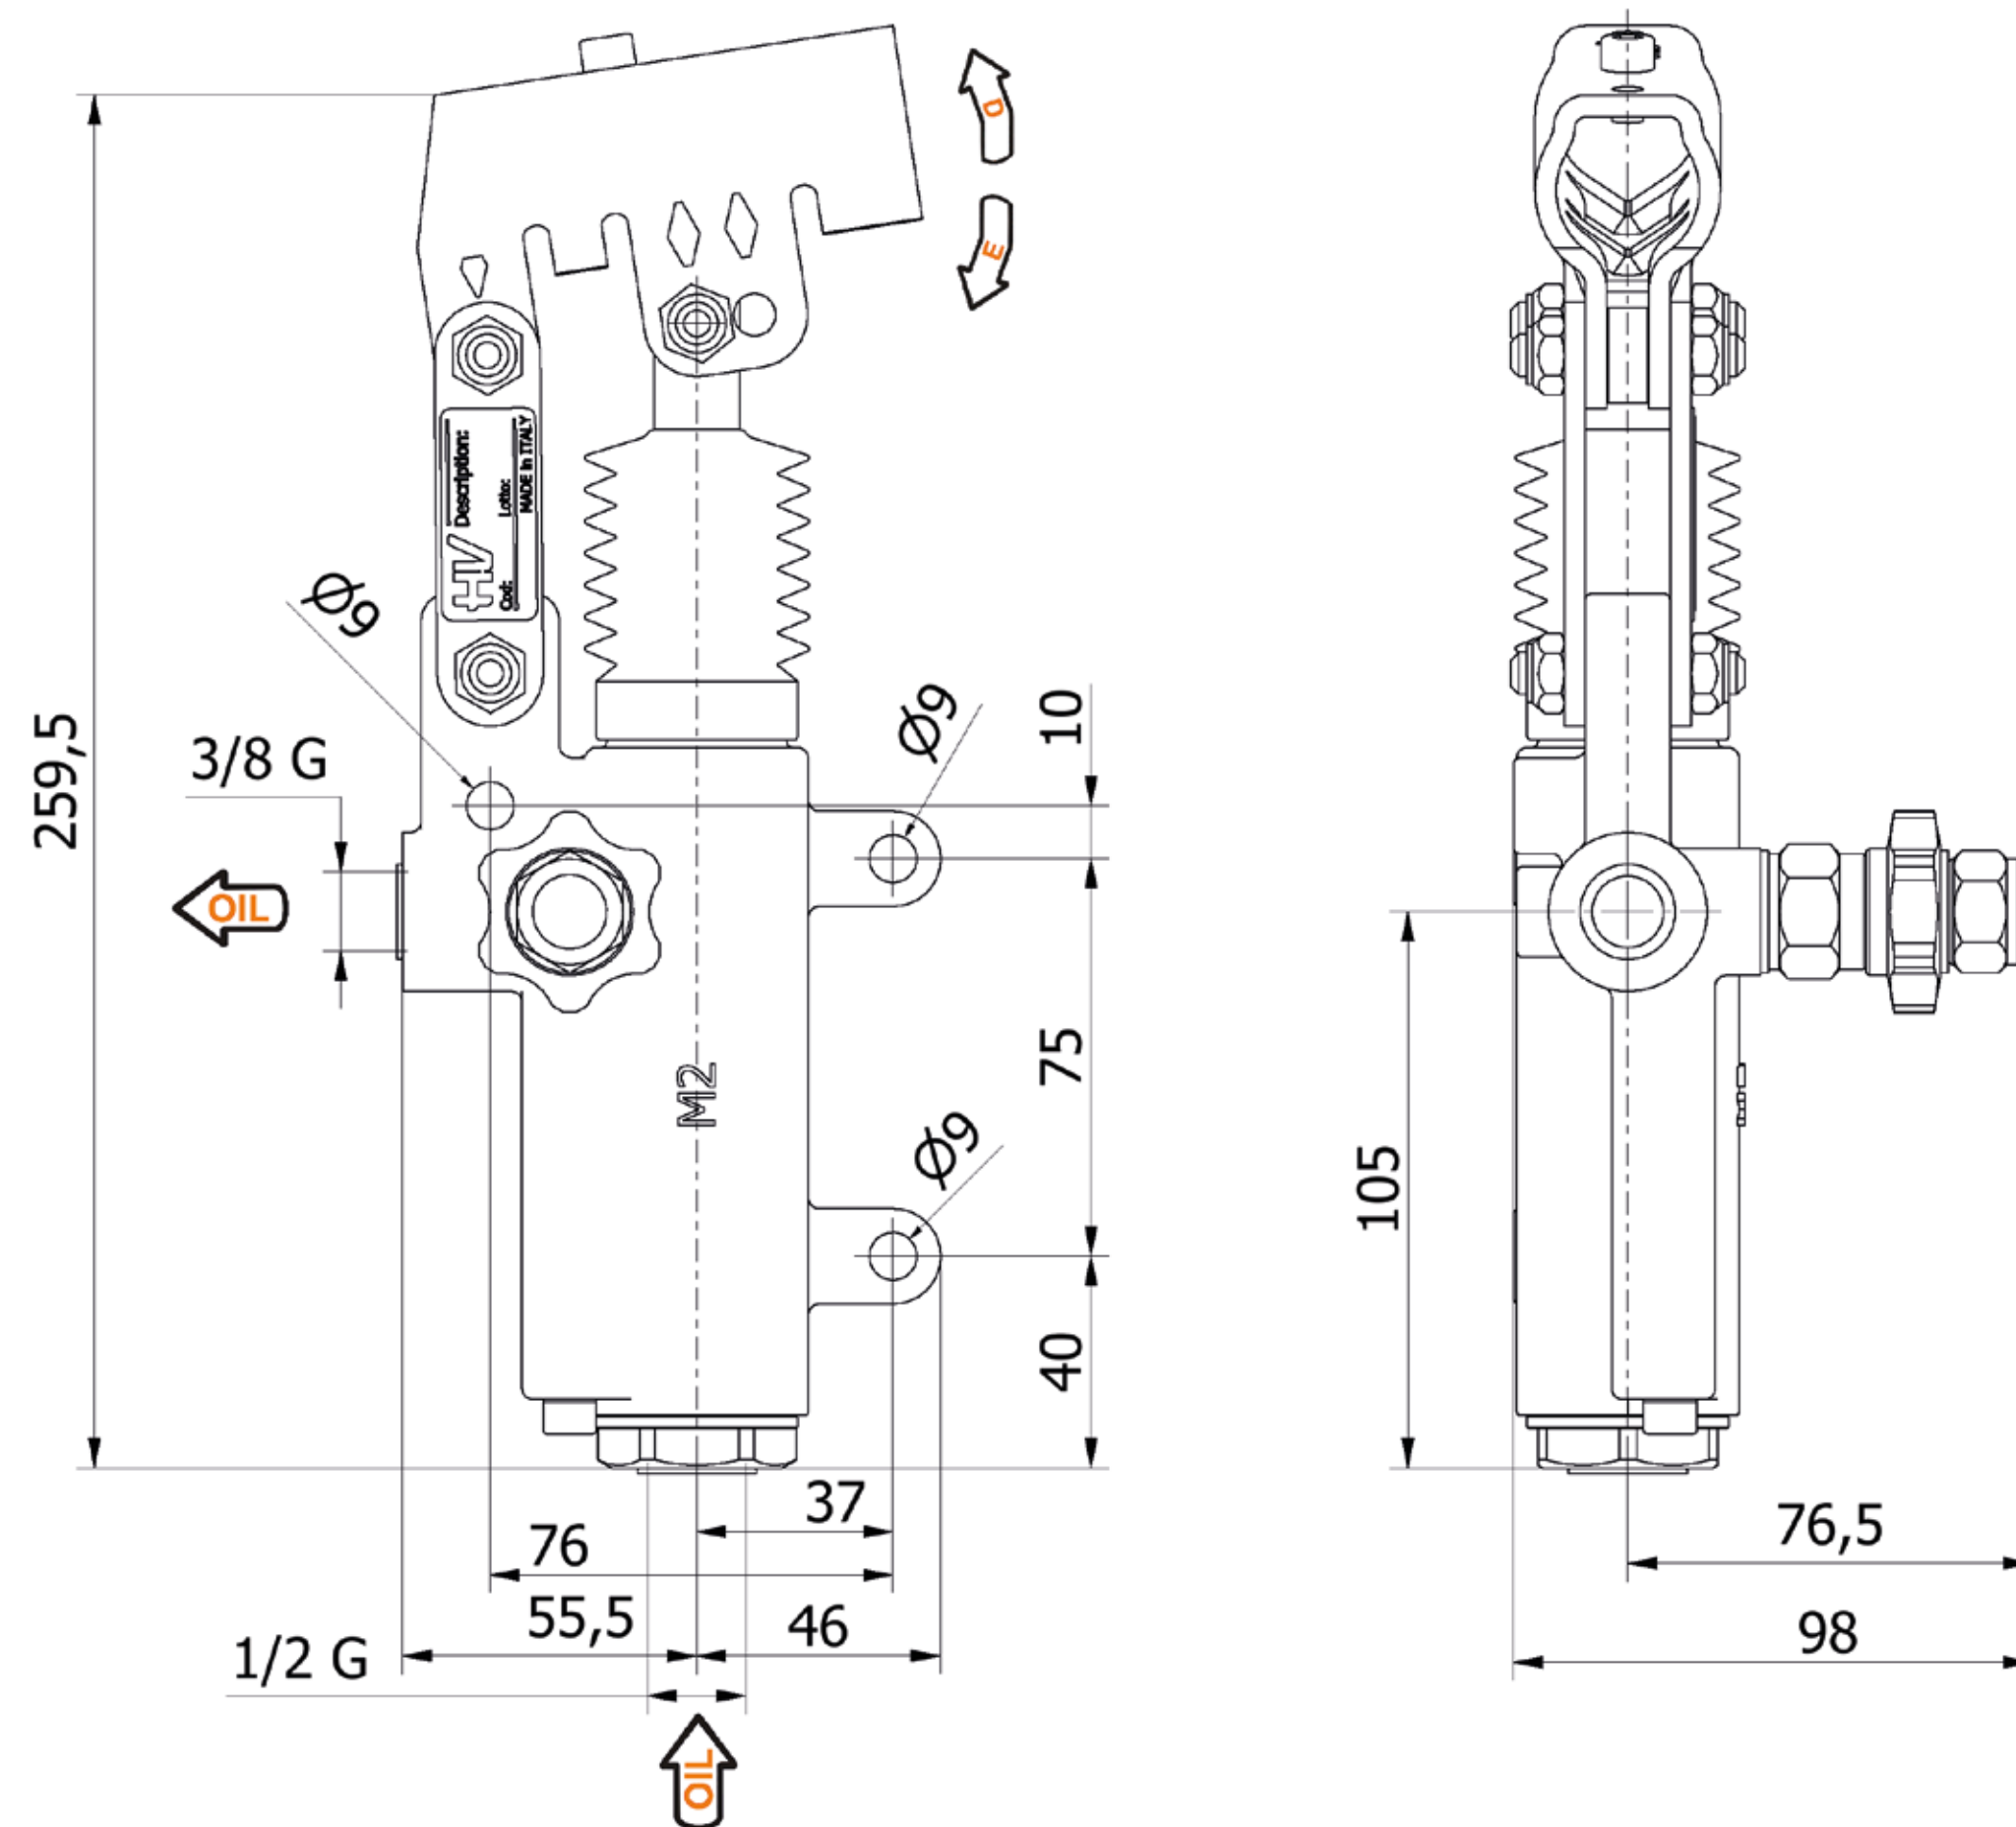

Hand pumps

PMP 20 byB-s

Tech sheet

DETAILS

with release hand knob
with pressure relief valve
double acting hand pump for single acting cylinder
for fixing to wall

SPECIFICATIONS

Cast iron body
Piston treated with Niploy
White zinc plated support lever
Lever connection $\varnothing 27$
White zinc plated external parts
Standard colour black

Pressure relief valve standard setting: **100 bar**

On Demand ATEX Certificates

II2G Ex h IIB TX Gb
II2D Ex h IIIB TX Db

EFFORT DIAGRAM

DISPLACEMENT cm ³	A mm	B mm	C mm	D °	E °	ACTUAL DISPLACEMENT cm ³	PRESSURE BAR		MASS KG	CODE
							OPTIMAL	MAX		
20	--	--	--	32	30	20,090	150	350	2,650	6074.0065