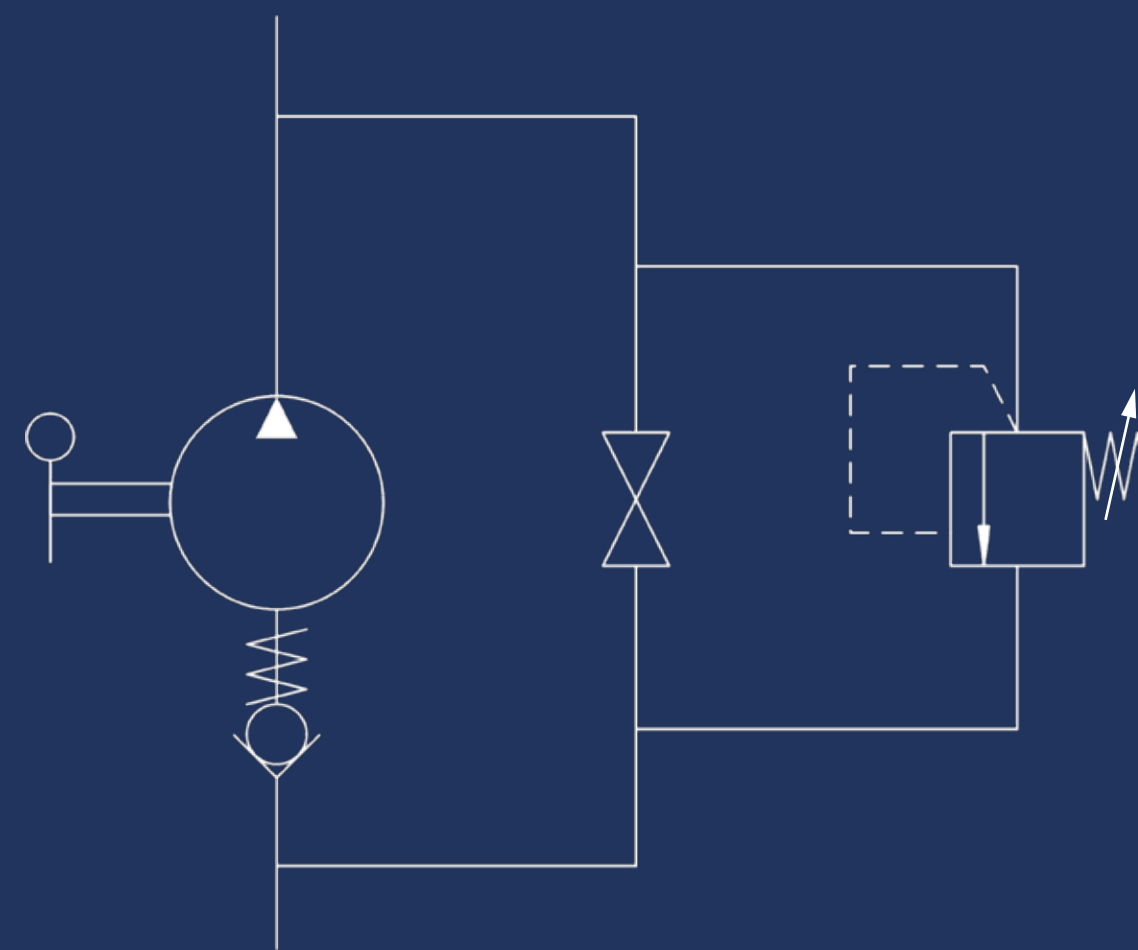

Hand pumps

PMP 20 byB-s

Tech sheet

DETAILS

with release hand knob
with pressure relief valve
double acting hand pump for single acting cylinder
for fixing to wall

SPECIFICATIONS

Cast iron body
Piston treated with Niploy
White zinc plated support lever
Lever connection $\varnothing 27$
White zinc plated external parts
Standard colour black

Pressure relief valve standard setting: **100 bar**

On Demand ATEX Certificates

II2G Ex h IIB TX Gb
II2D Ex h IIIB TX Db

EFFORT DIAGRAM

DISPLACEMENT cm ³	A mm	B mm	C mm	D °	E °	ACTUAL DISPLACEMENT cm ³	PRESSURE BAR		MASS KG	CODE
							OPTIMAL	MAX		
20	--	--	--	32	30	20,090	150	350	2,650	6074.0065