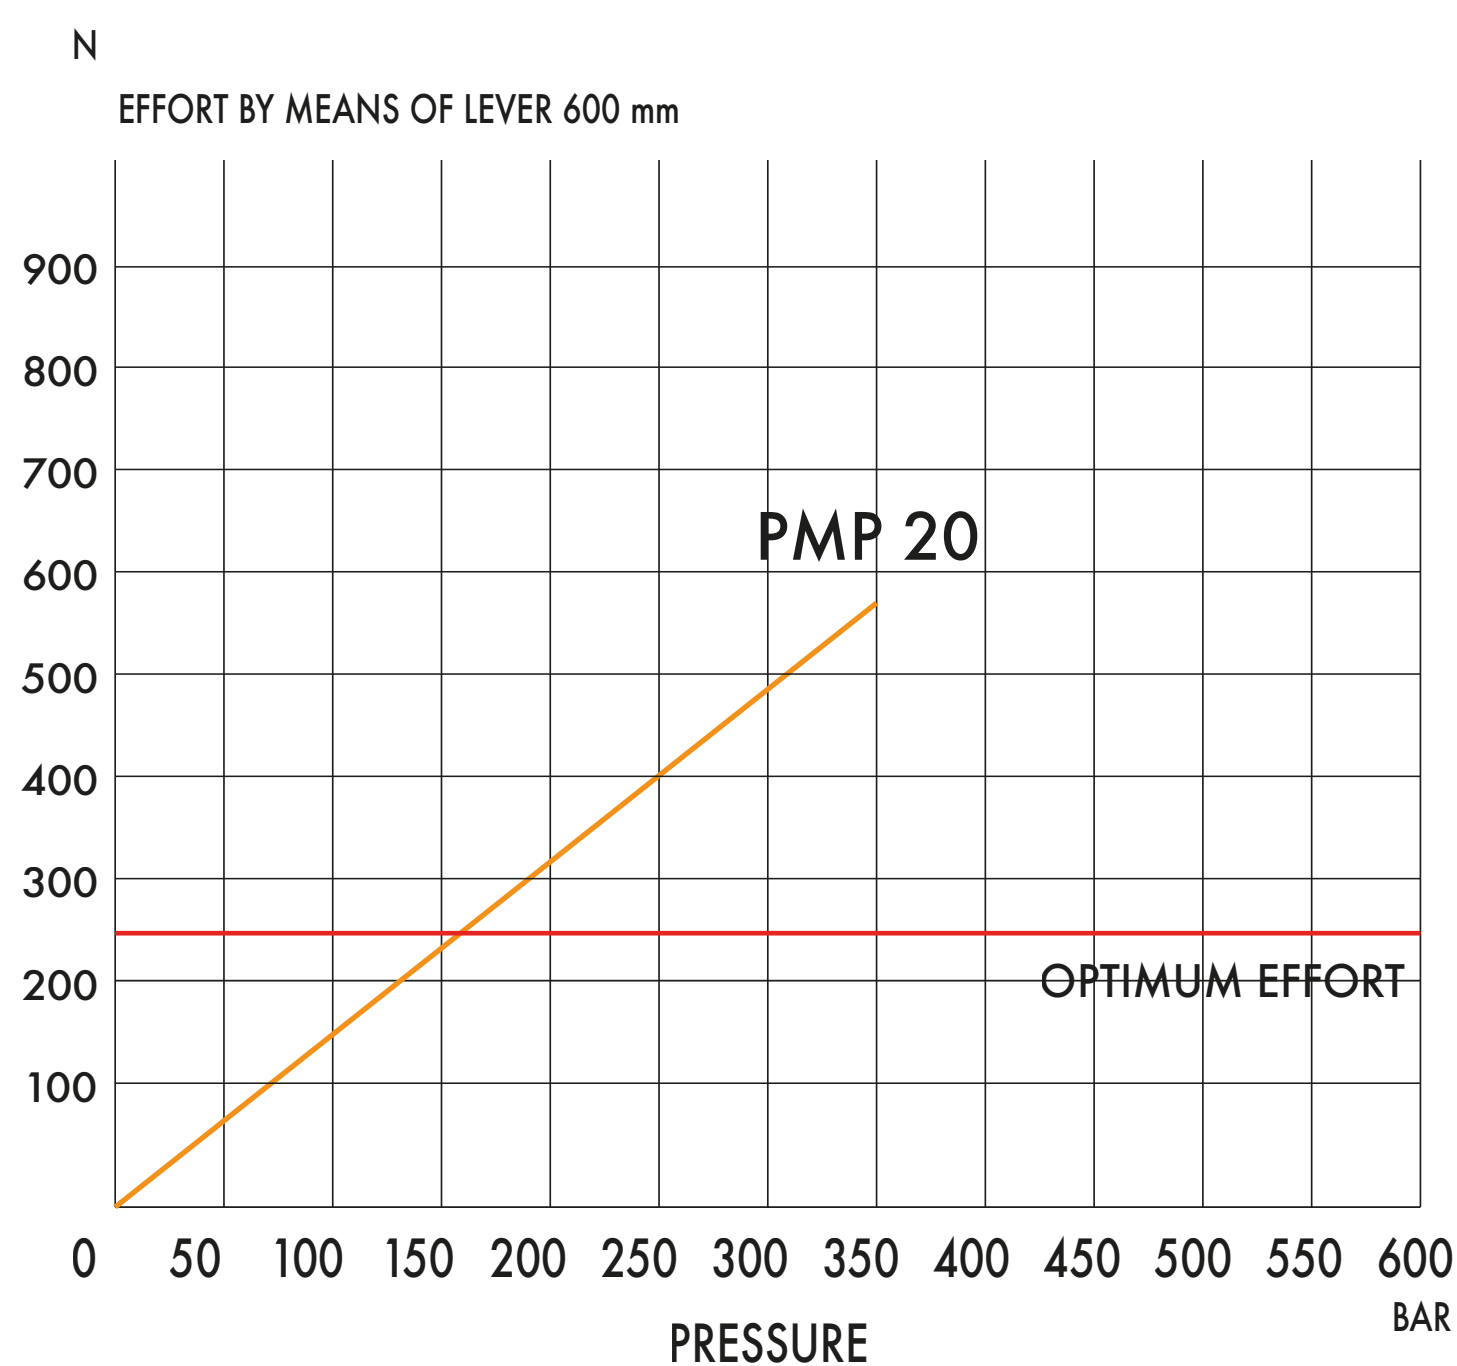

Hand pumps

PMP 20 byB-s

Tech sheet

DETAILS

with release hand knob
with pressure relief valve
double acting hand pump for single acting cylinder
for fixing to wall

SPECIFICATIONS

Cast iron body
Piston treated with Niploy
White zinc plated support lever
Lever connection $\varnothing 27$
White zinc plated external parts
Standard colour black

Pressure relief valve standard setting: **100 bar**

On Demand ATEX Certificates

II2G Ex h IIB TX Gb
II2D Ex h IIIB TX Db

EFFORT DIAGRAM

DISPLACEMENT cm ³	A mm	B mm	C mm	D °	E °	ACTUAL DISPLACEMENT cm ³	PRESSURE BAR		MASS KG	CODE
							OPTIMAL	MAX		
20	--	--	--	32	30	20,090	150	350	2,650	6074.0065