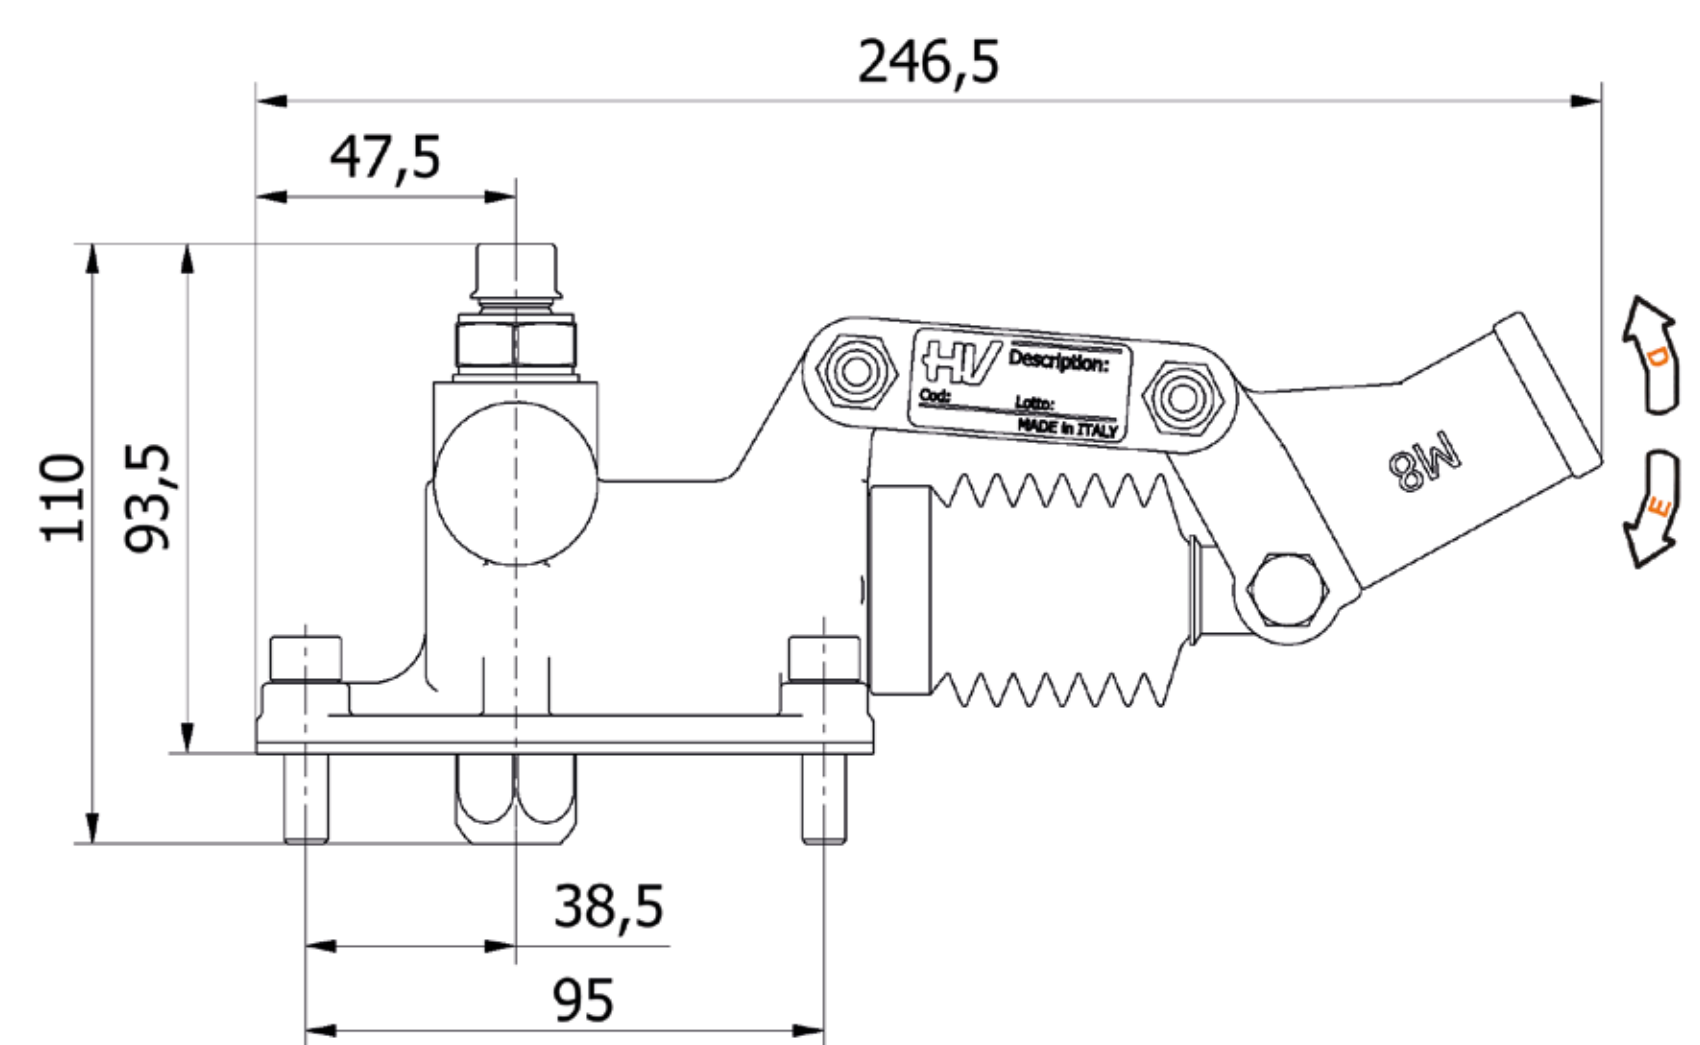

Hand pumps

PMSE 8-15 e-s

Tech sheet

DETAILS

without release hand knob
single acting hand pump for a single acting cylinder for fixing to tank

SPECIFICATIONS

Cast iron body
Piston treated with Niploy
Iron cast support lever
Lever connection Ø 20
White zinc plated external parts
Standard colour black
Oil tank mounting kit included

On Demand ATEX Certificates

II2G Ex h IIB TX Gb
II2D Ex h IIIB TX Db

EFFORT DIAGRAM

DISPLACEMENT cm ³	A mm	B mm	C mm	D °	E °	ACTUAL DISPLACEMENT cm ³	PRESSURE BAR		MASS KG	CODE
							OPTIMAL	MAX		
8	--	--	--	30	26	8,042	180	380	3,200	6065.0039
15	--	--	--	30	26	15,205	110	350	3,200	6066.0039