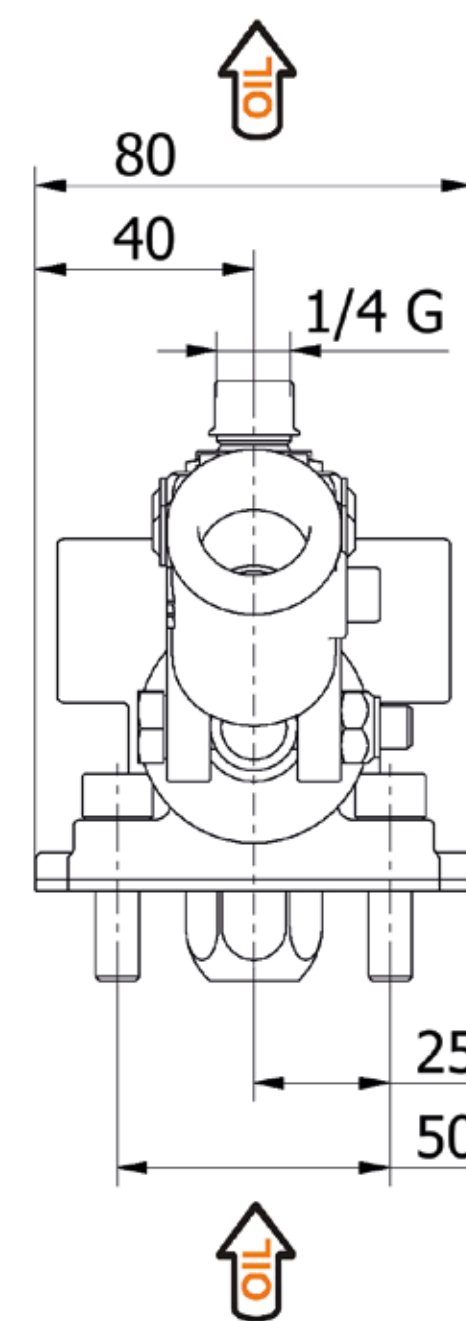

Hand pumps

PMSE 8-15 e-s

Tech sheet

DETAILS

without release hand knob
single acting hand pump for a single acting cylinder for fixing to tank

SPECIFICATIONS

Cast iron body
Piston treated with Niploy
Iron cast support lever
Lever connection Ø 20
White zinc plated external parts
Standard colour black
Oil tank mounting kit included

On Demand ATEX Certificates

II2G Ex h IIB TX Gb
II2D Ex h IIIB TX Db

EFFORT DIAGRAM

DISPLACEMENT cm ³	A mm	B mm	C mm	D °	E °	ACTUAL DISPLACEMENT cm ³	PRESSURE BAR		MASS KG	CODE
							OPTIMAL	MAX		
8	--	--	--	30	26	8,042	180	380	3,200	6065.0039
15	--	--	--	30	26	15,205	110	350	3,200	6066.0039