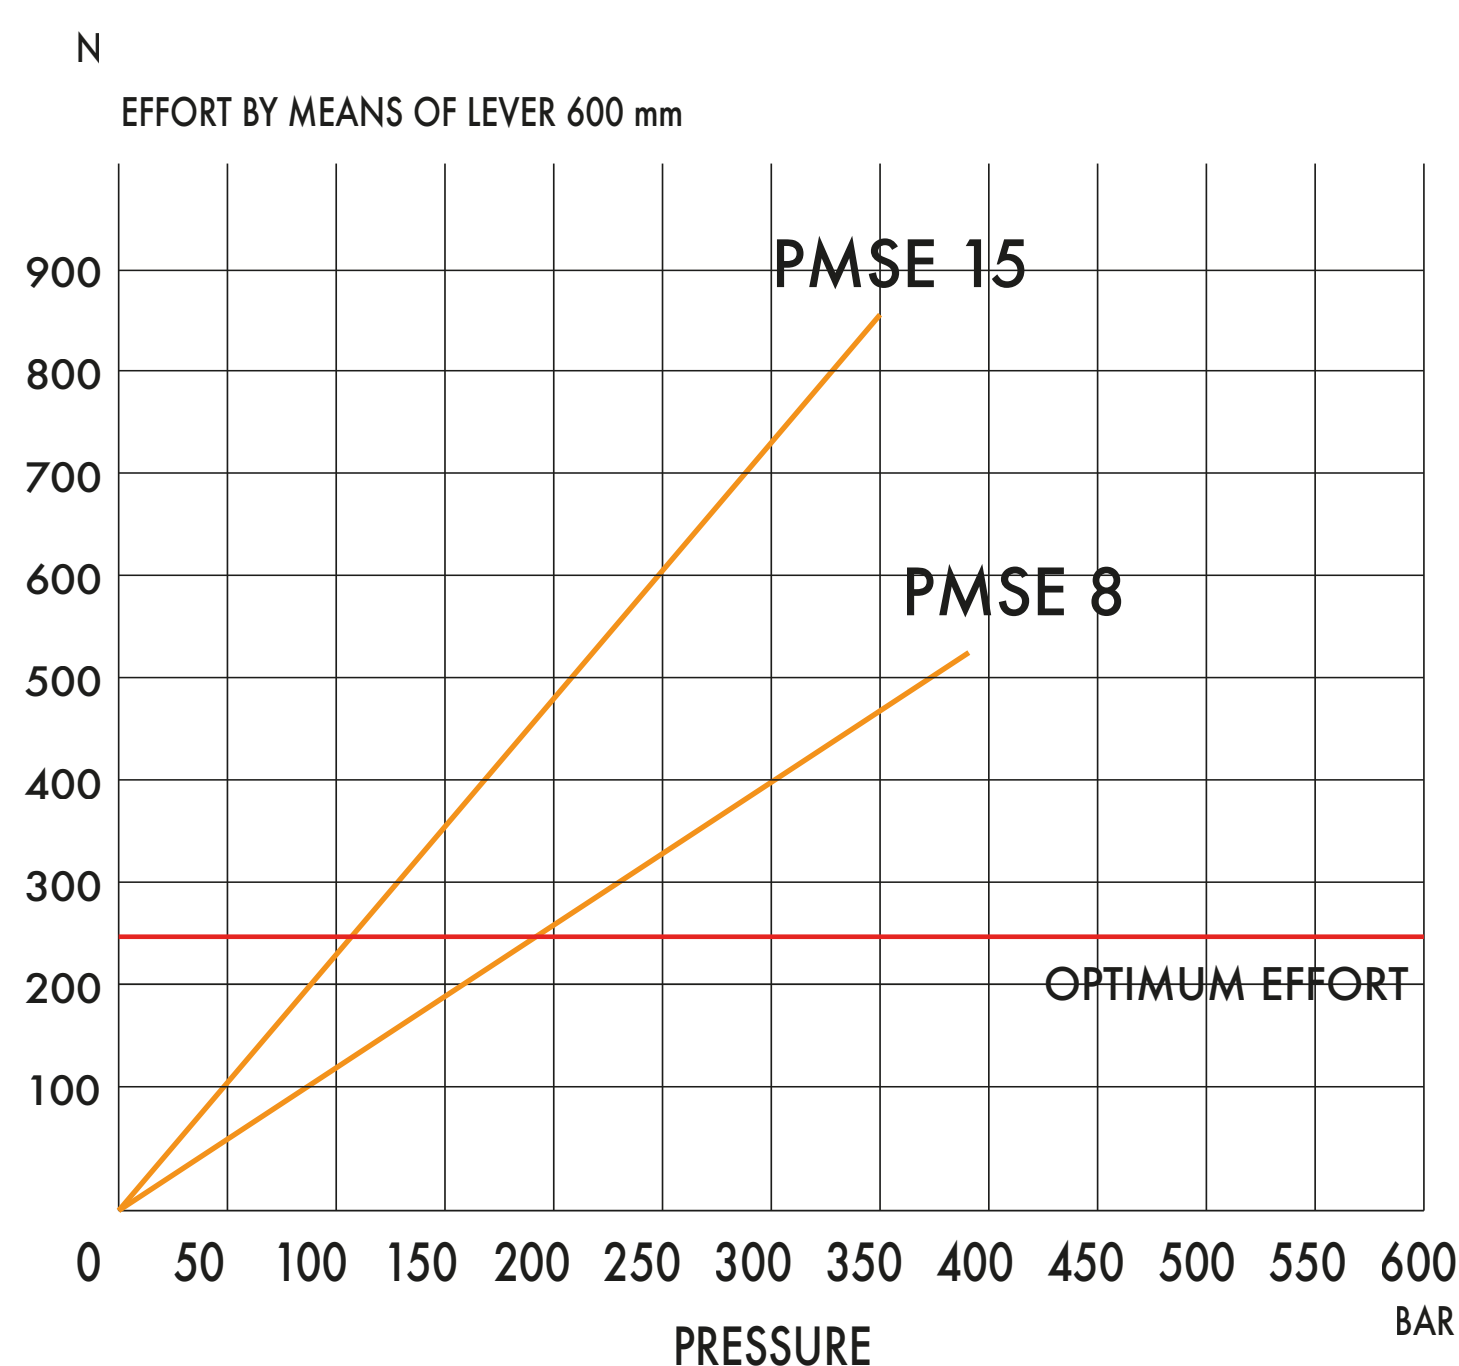

Hand pumps

PMSE 8-15 e-s

Tech sheet

DETAILS

without release hand knob
single acting hand pump for a single acting cylinder for fixing to tank

SPECIFICATIONS

Cast iron body
Piston treated with Niploy
Iron cast support lever
Lever connection Ø 20
White zinc plated external parts
Standard colour black
Oil tank mounting kit included

On Demand ATEX Certificates

II2G Ex h IIB TX Gb
II2D Ex h IIIB TX Db

EFFORT DIAGRAM

DISPLACEMENT cm ³	A mm	B mm	C mm	D °	E °	ACTUAL DISPLACEMENT cm ³	PRESSURE BAR		MASS KG	CODE
							OPTIMAL	MAX		
8	--	--	--	30	26	8,042	180	380	3,200	6065.0039
15	--	--	--	30	26	15,205	110	350	3,200	6066.0039