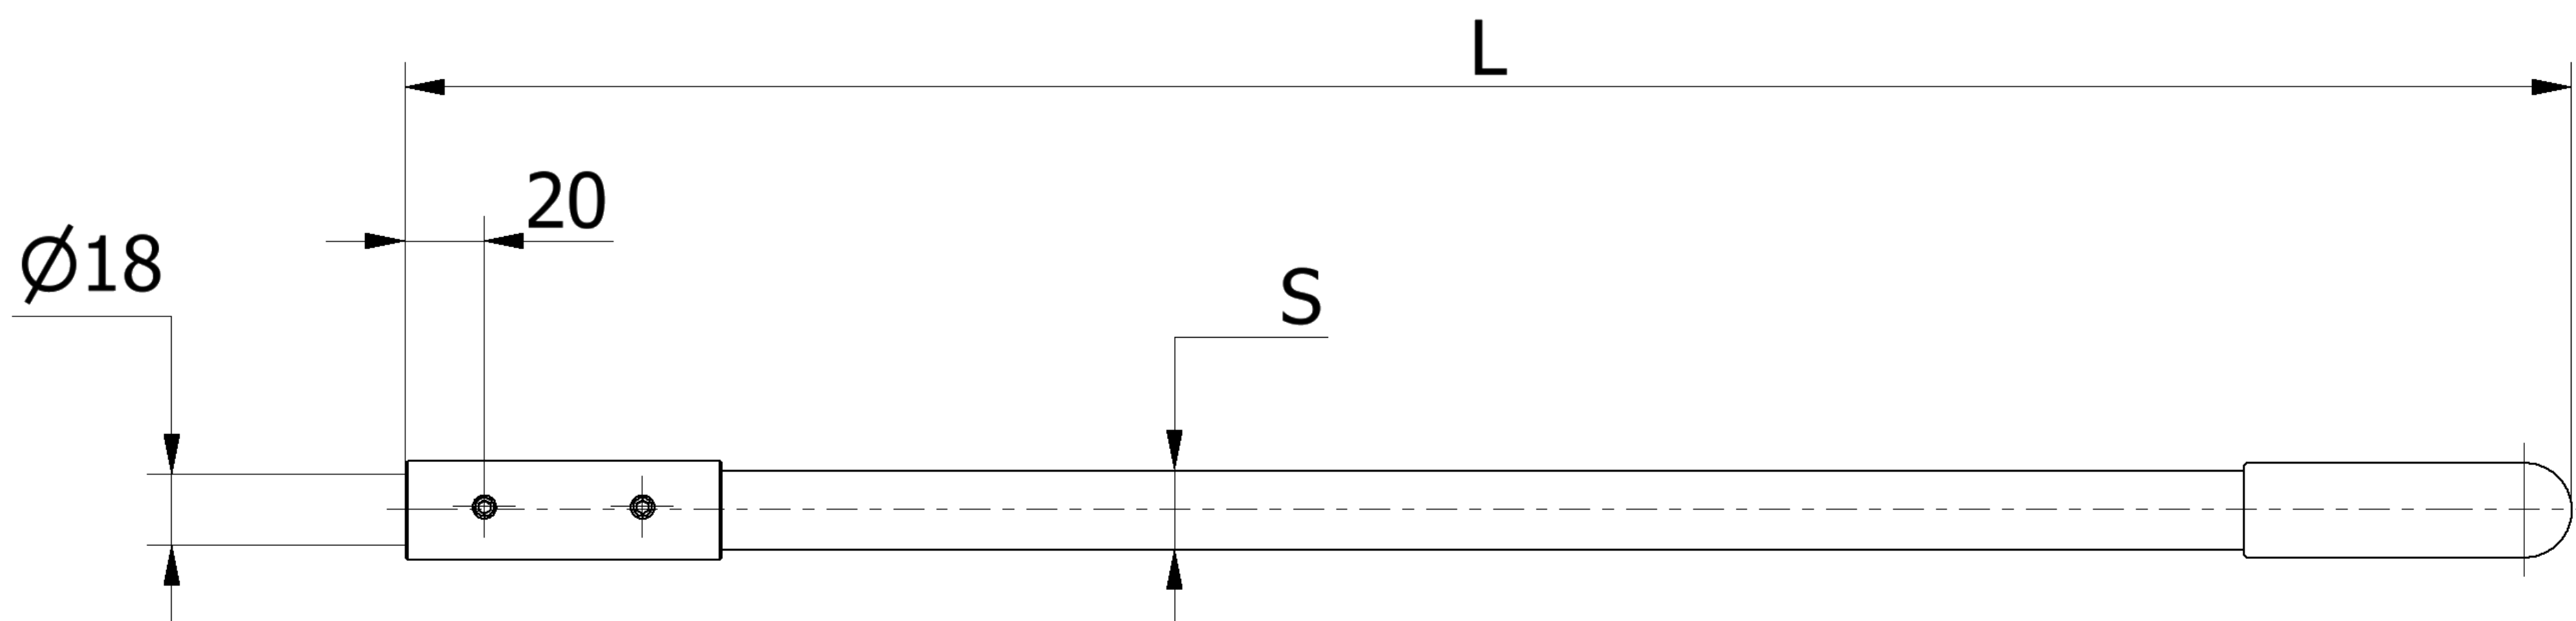

DETAILS

straight lever
white zincate

SPECIFICATIONS

Black hand grip
White zinc plated steel lever

LEVER	A mm	B mm	C mm	S mm	L mm	MASS KG	LEVER FOR HAND PUMP	CODE
L 20x500 zb-d	--	--	--	20	500	0,60	PM2P 5-10-17	6800.0017