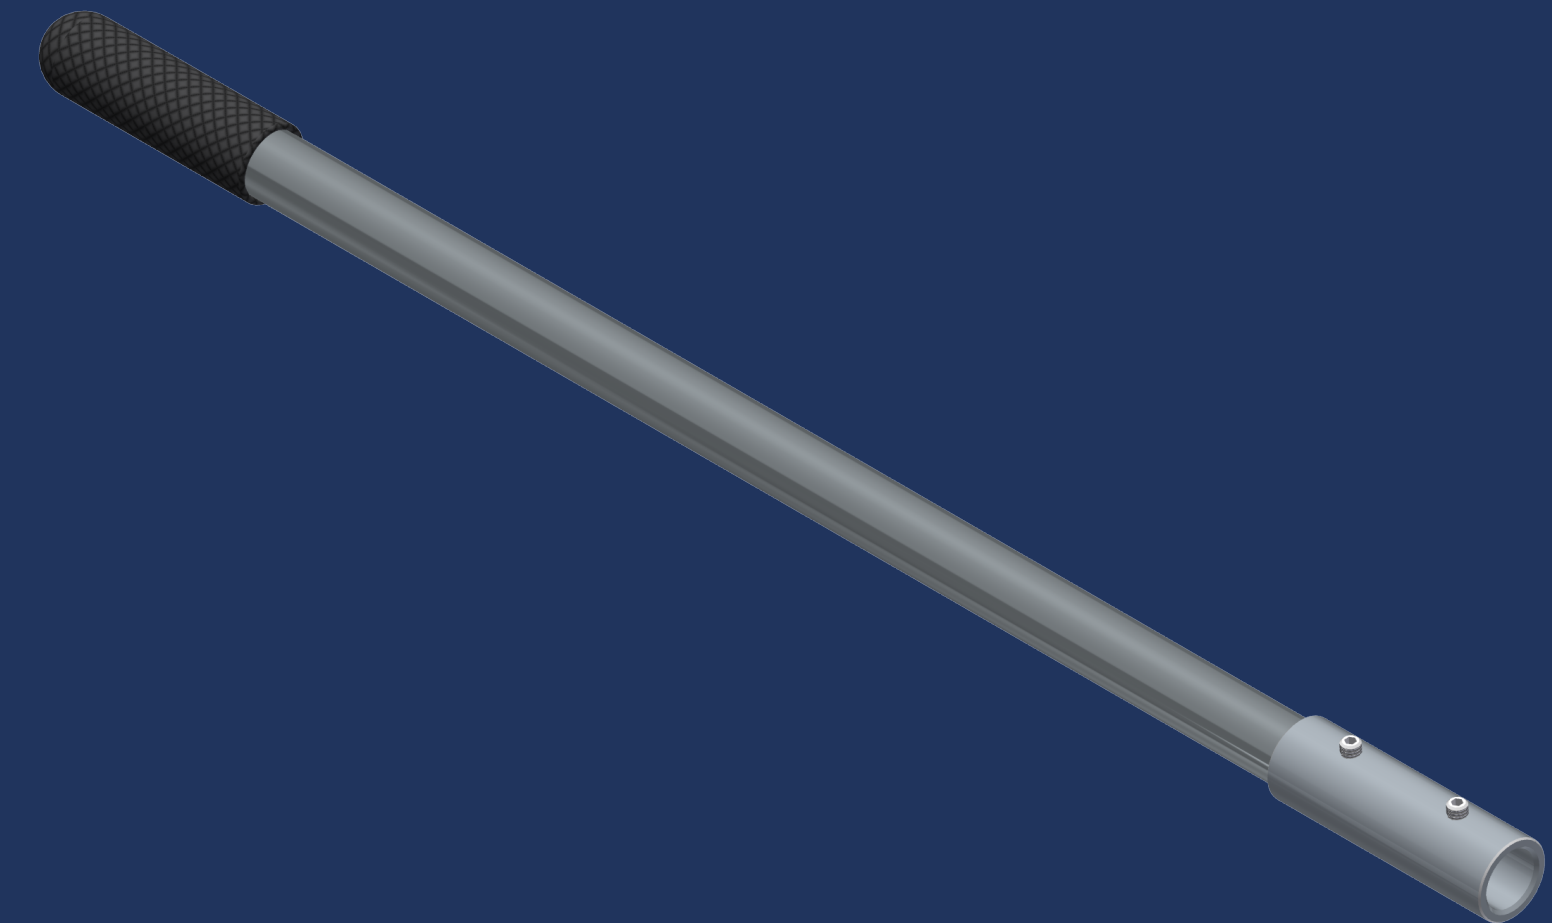

DETAILS

straight lever
white zincate

SPECIFICATIONS

Black hand grip
White zinc plated steel lever

LEVER	A mm	B mm	C mm	S mm	L mm	MASS KG	LEVER FOR HAND PUMP	CODE
L 20x500 zb-d	--	--	--	20	500	0,60	PM2P 5-10-17	6800.0017